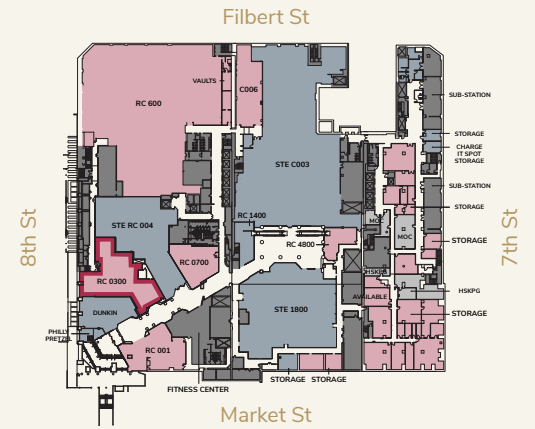

LEASING DIAGRAM

- AVAILABLE
- OCCUPIED
- AMENITY

CONCOURSE

CONCOURSE

RC 0300

- AVAILABLE
- OCCUPIED
- BUILDING CORE

4,218^{SF}