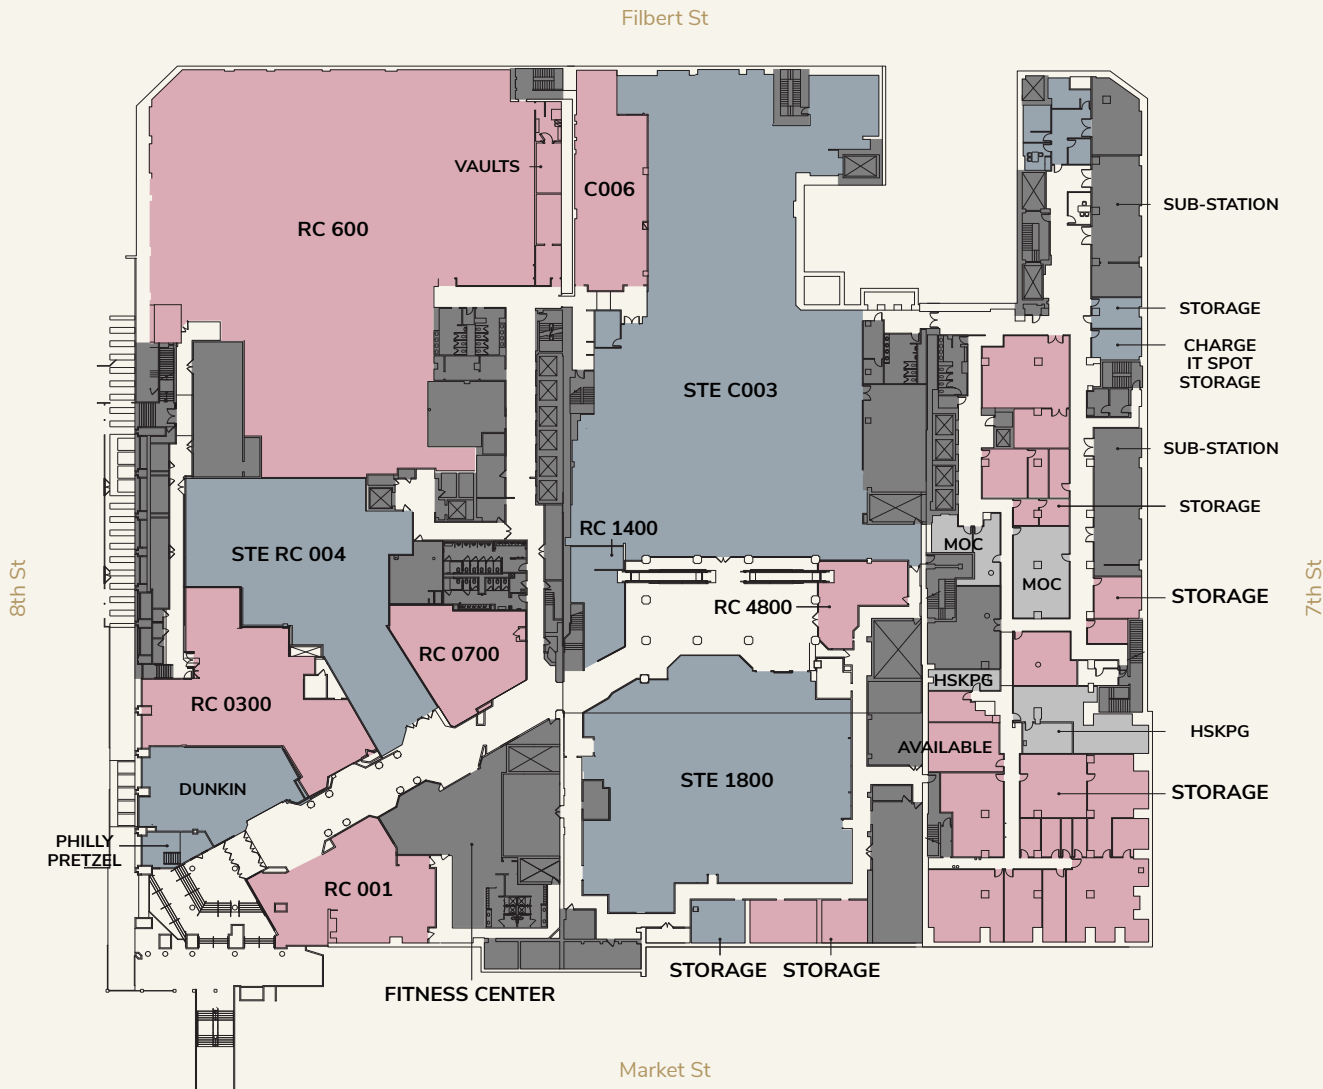

LEASING DIAGRAM

- AVAILABLE
- OCCUPIED
- AMENITY

CONCOURSE

CONCOURSE

RC 0300

- AVAILABLE
- OCCUPIED
- BUILDING CORE

4,218^{SF}