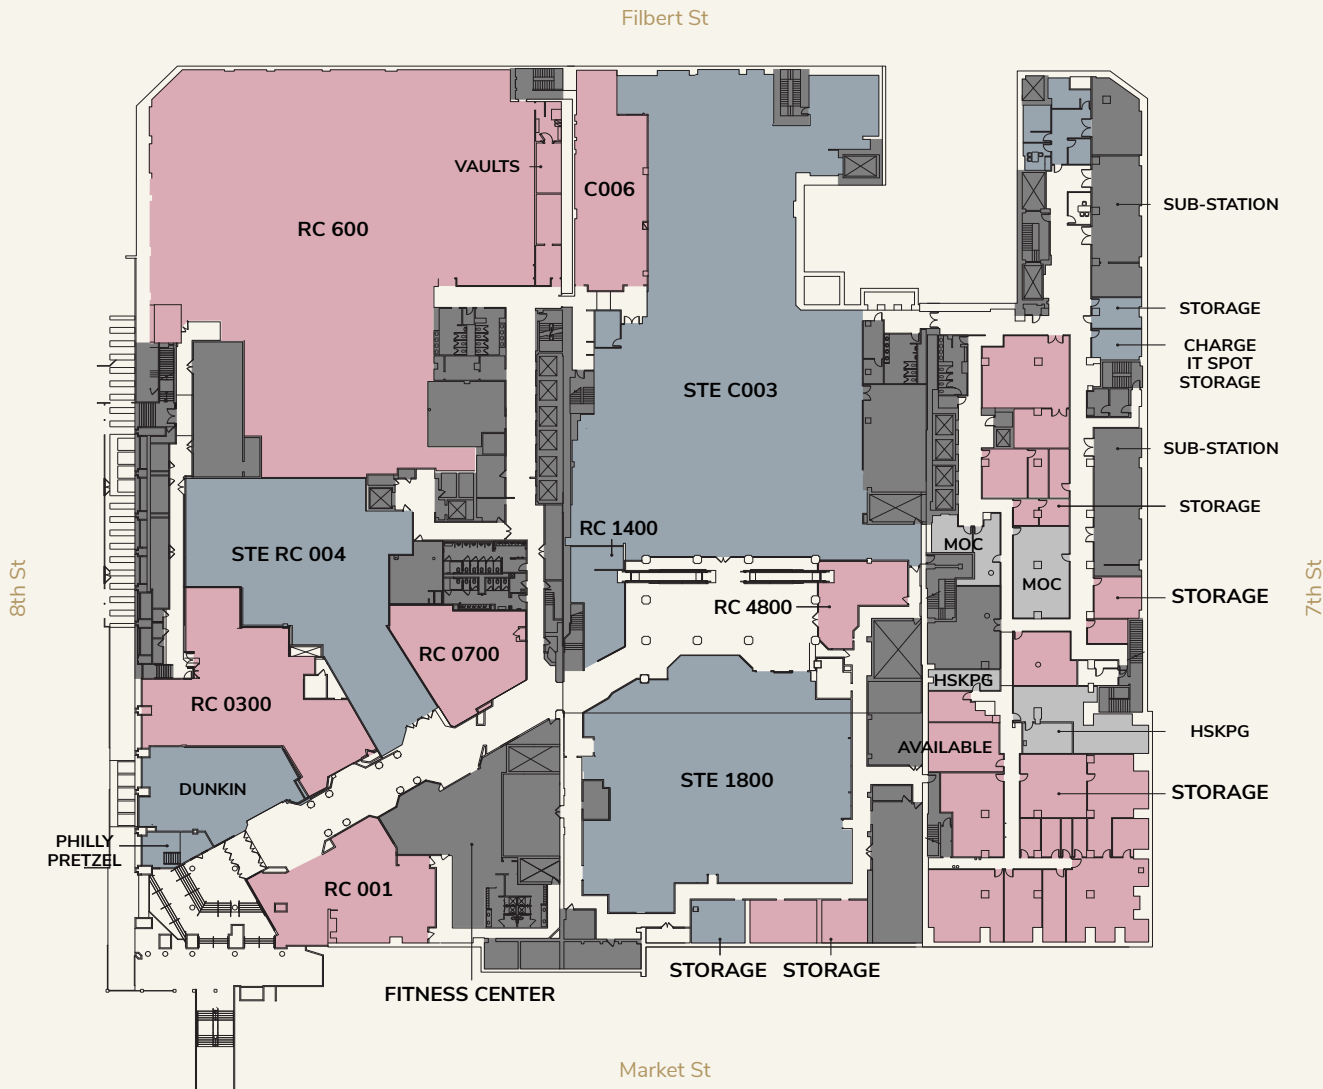

LEASING DIAGRAM

- AVAILABLE
- OCCUPIED
- AMENITY

CONCOURSE

CONCOURSE

RC 0700

- AVAILABLE
- OCCUPIED
- BUILDING CORE

2,014^{SF}

THE *Lits Building*