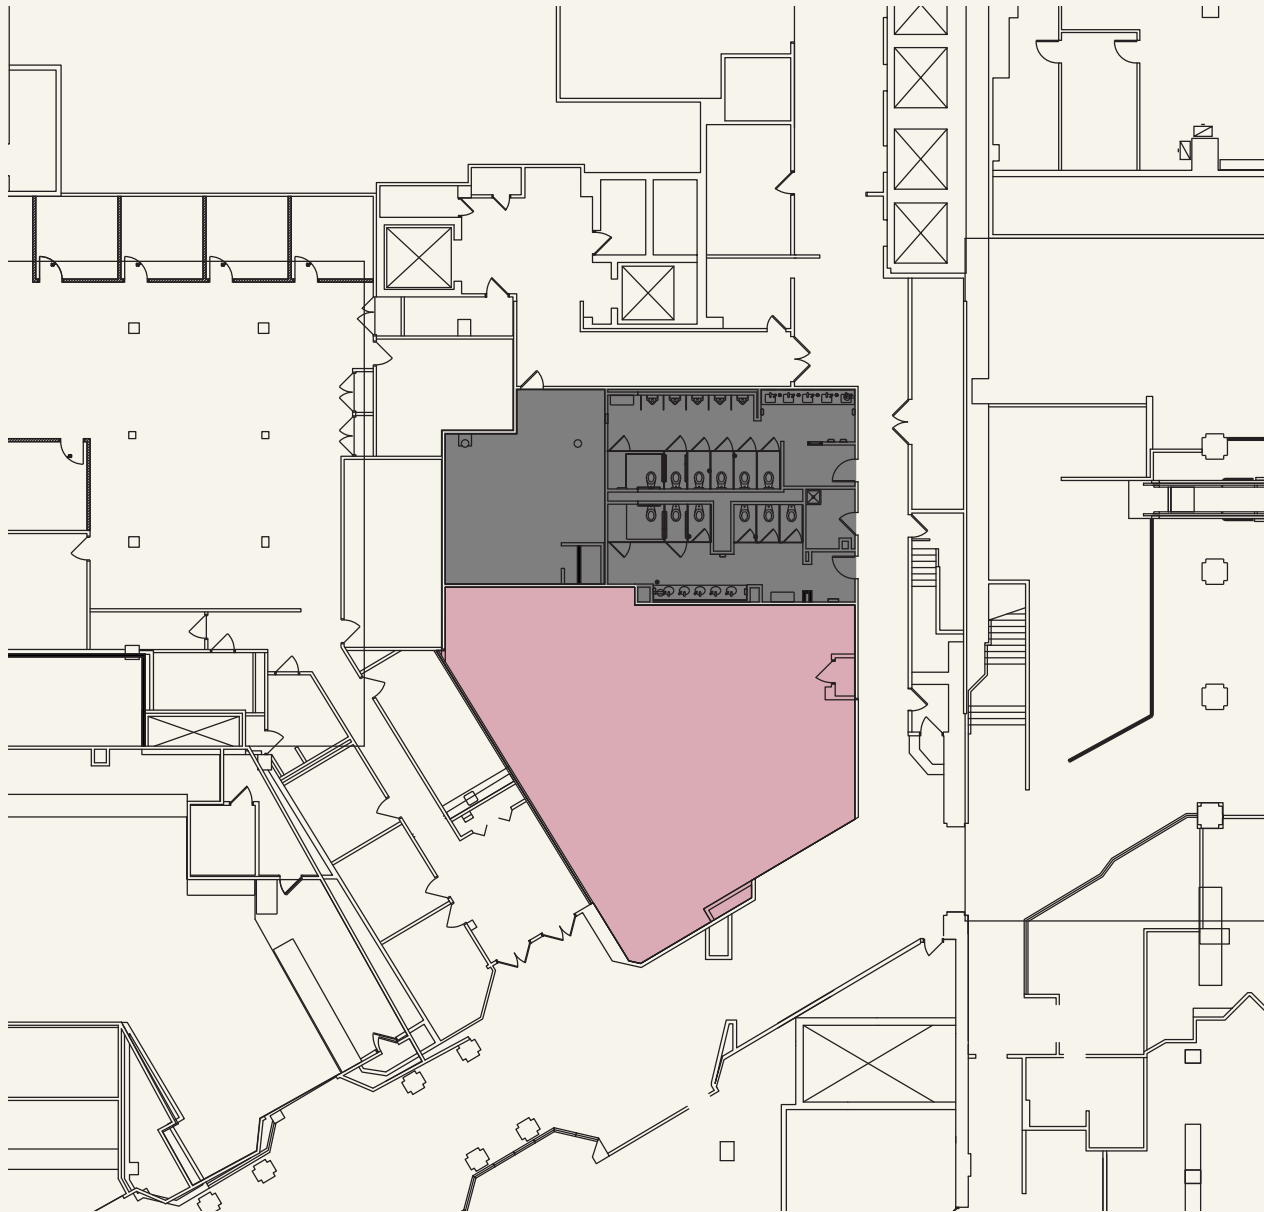

LEASING DIAGRAM

- AVAILABLE
- OCCUPIED
- AMENITY

CONCOURSE

CONCOURSE

RC 0700

- AVAILABLE
- OCCUPIED
- BUILDING CORE

2,014^{SF}

THE *Lits Building*