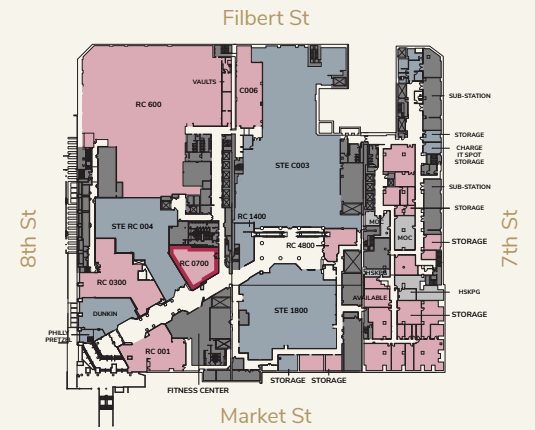

LEASING DIAGRAM

- AVAILABLE
- OCCUPIED
- AMENITY

CONCOURSE

CONCOURSE

RC 0700

- AVAILABLE
- OCCUPIED
- BUILDING CORE

2,014^{SF}

THE *Lits Building*