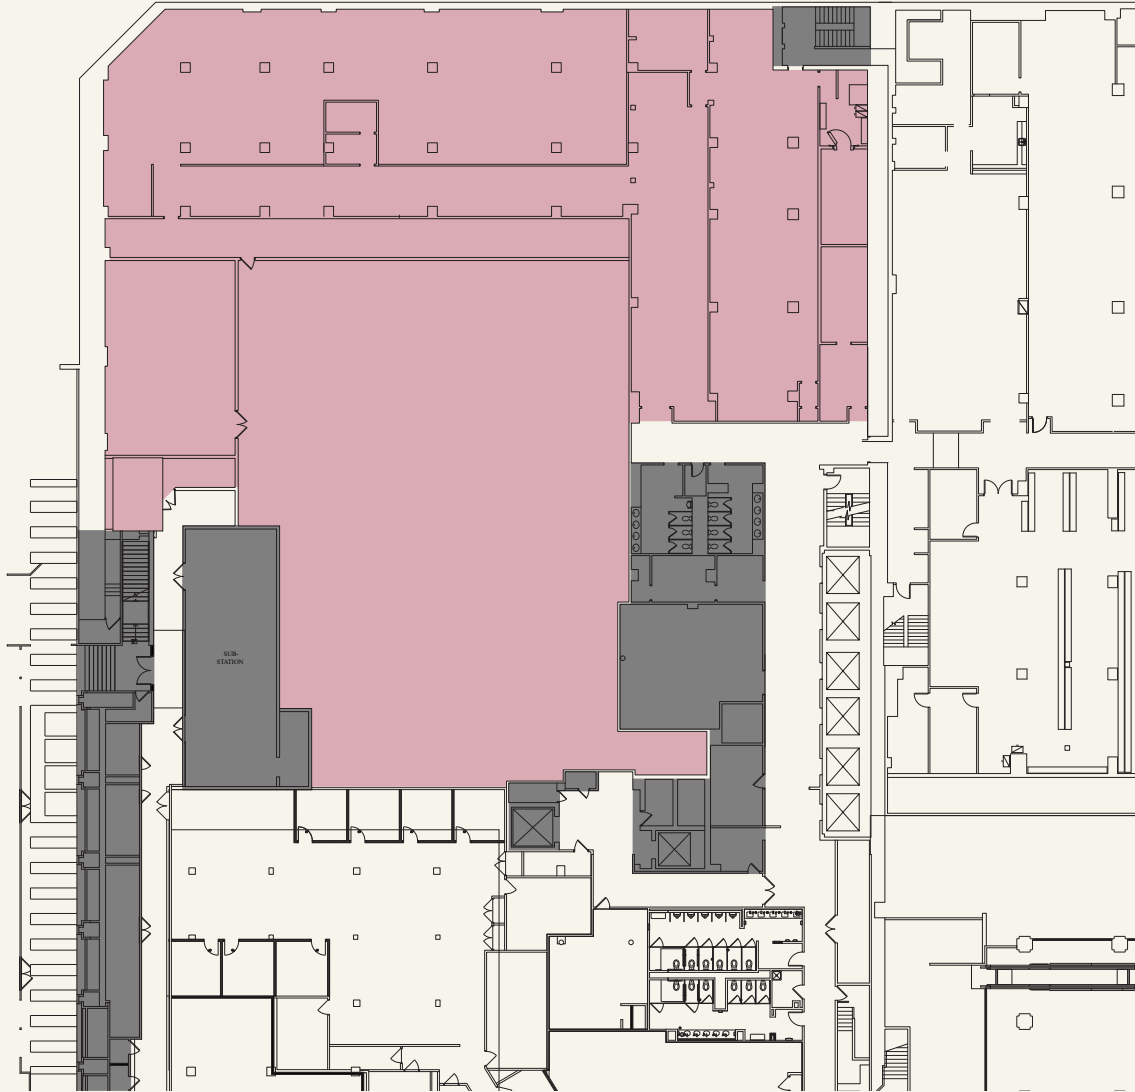

# CONCOURSE RC 600

- AVAILABLE
- OCCUPIED
- BUILDING CORE

20,385<sup>SF</sup>

*THE LITS Building*