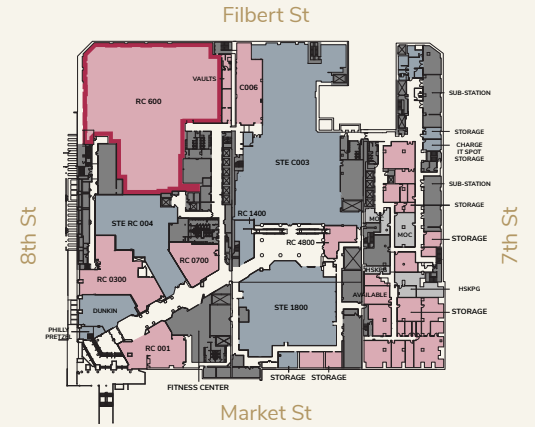

# CONCOURSE RC 600

- AVAILABLE
- OCCUPIED
- BUILDING CORE

20,385<sup>SF</sup>

*THE LITS Building*