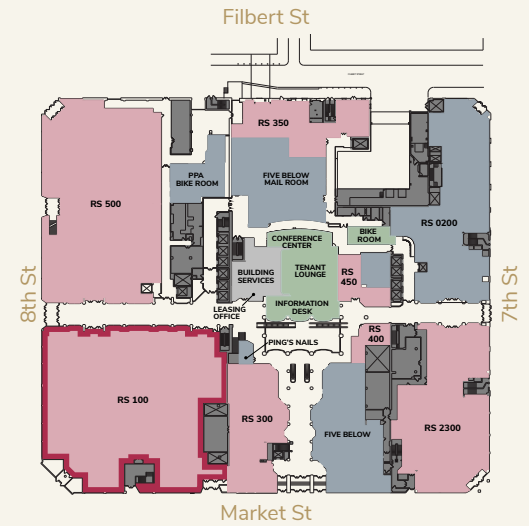

STREET RS 100

-  AVAILABLE
-  OCCUPIED
-  BUILDING CORE

22,510^{SF}

THE *Lits Building*