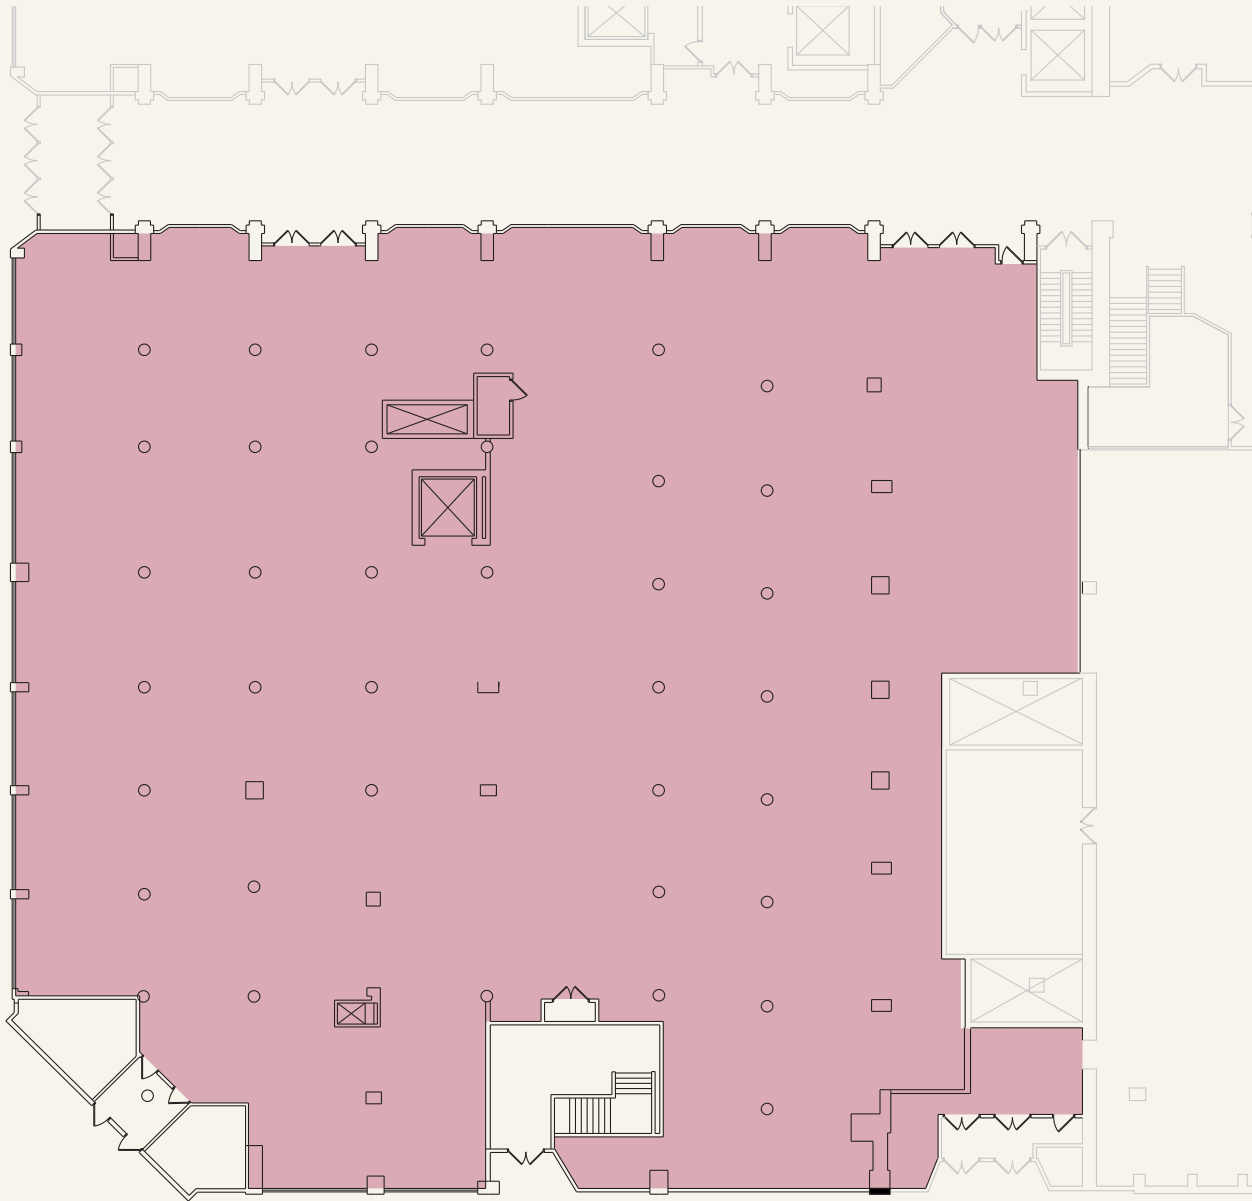

STREET RS 100

-  AVAILABLE
-  OCCUPIED
-  BUILDING CORE

22,510^{SF}

THE *Lits Building*