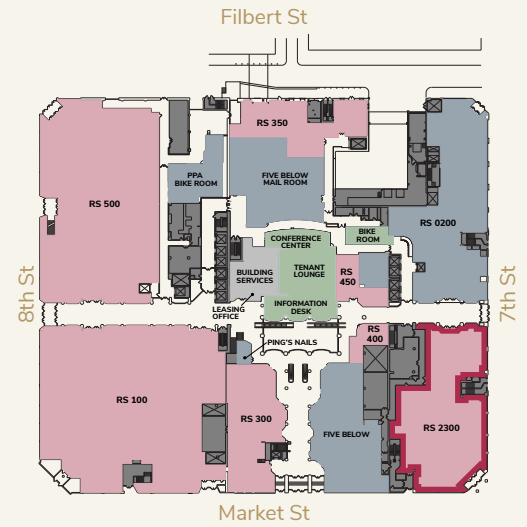

LEASING DIAGRAM

- AVAILABLE
- OCCUPIED
- AMENITY
- BUILDING CORE

STREET

STREET

RS 2300

- AVAILABLE
- OCCUPIED
- BUILDING CORE

11,315^{SF}

THE *Lits Building*