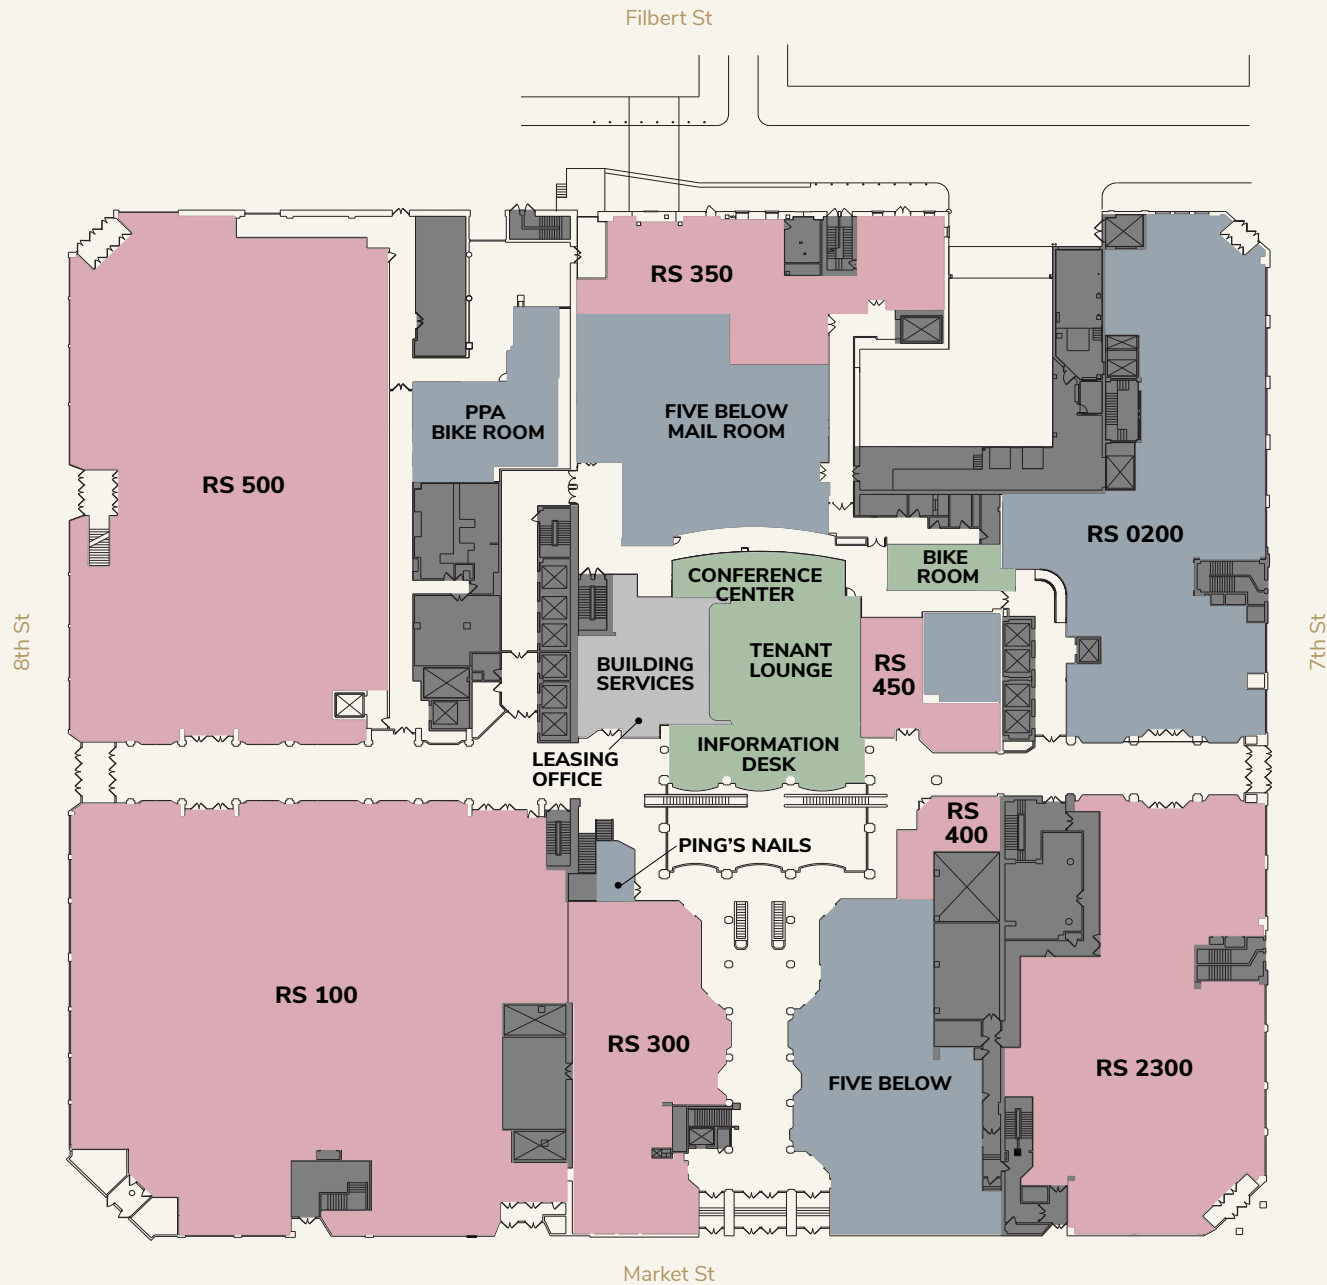

LEASING DIAGRAM

- AVAILABLE
- OCCUPIED
- AMENITY
- BUILDING CORE

STREET

STREET

RS 2300

- AVAILABLE
- OCCUPIED
- BUILDING CORE

11,315^{SF}

THE *Lits Building*