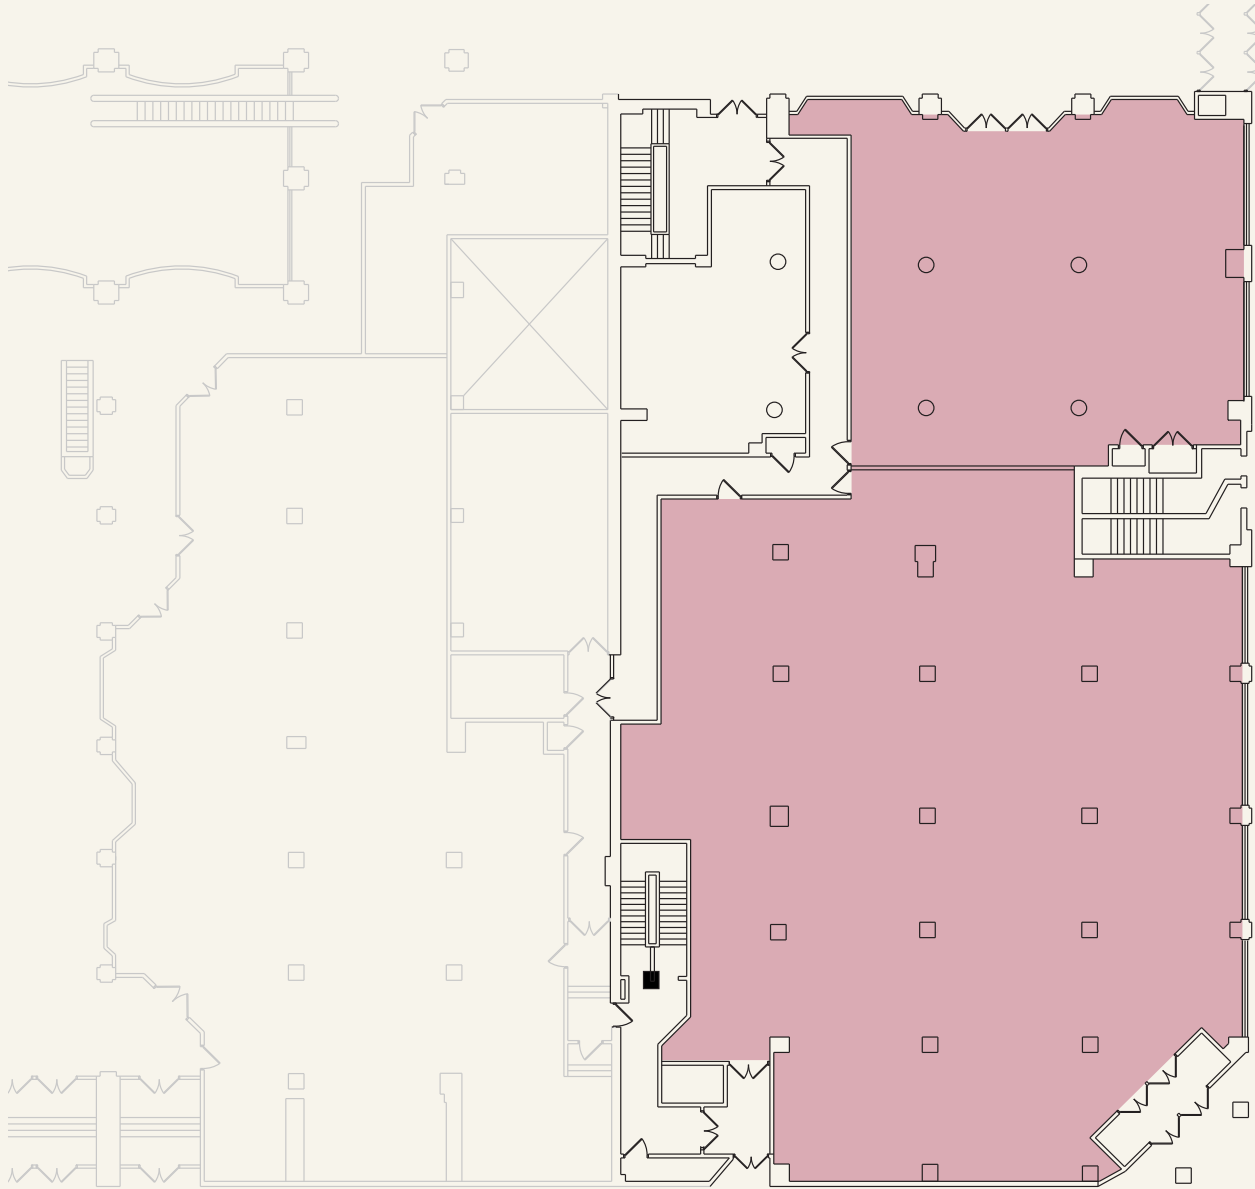

LEASING DIAGRAM

- AVAILABLE
- OCCUPIED
- AMENITY
- BUILDING CORE

STREET

STREET

RS 2300

- AVAILABLE
- OCCUPIED
- BUILDING CORE

11,315^{SF}

THE *Lits Building*