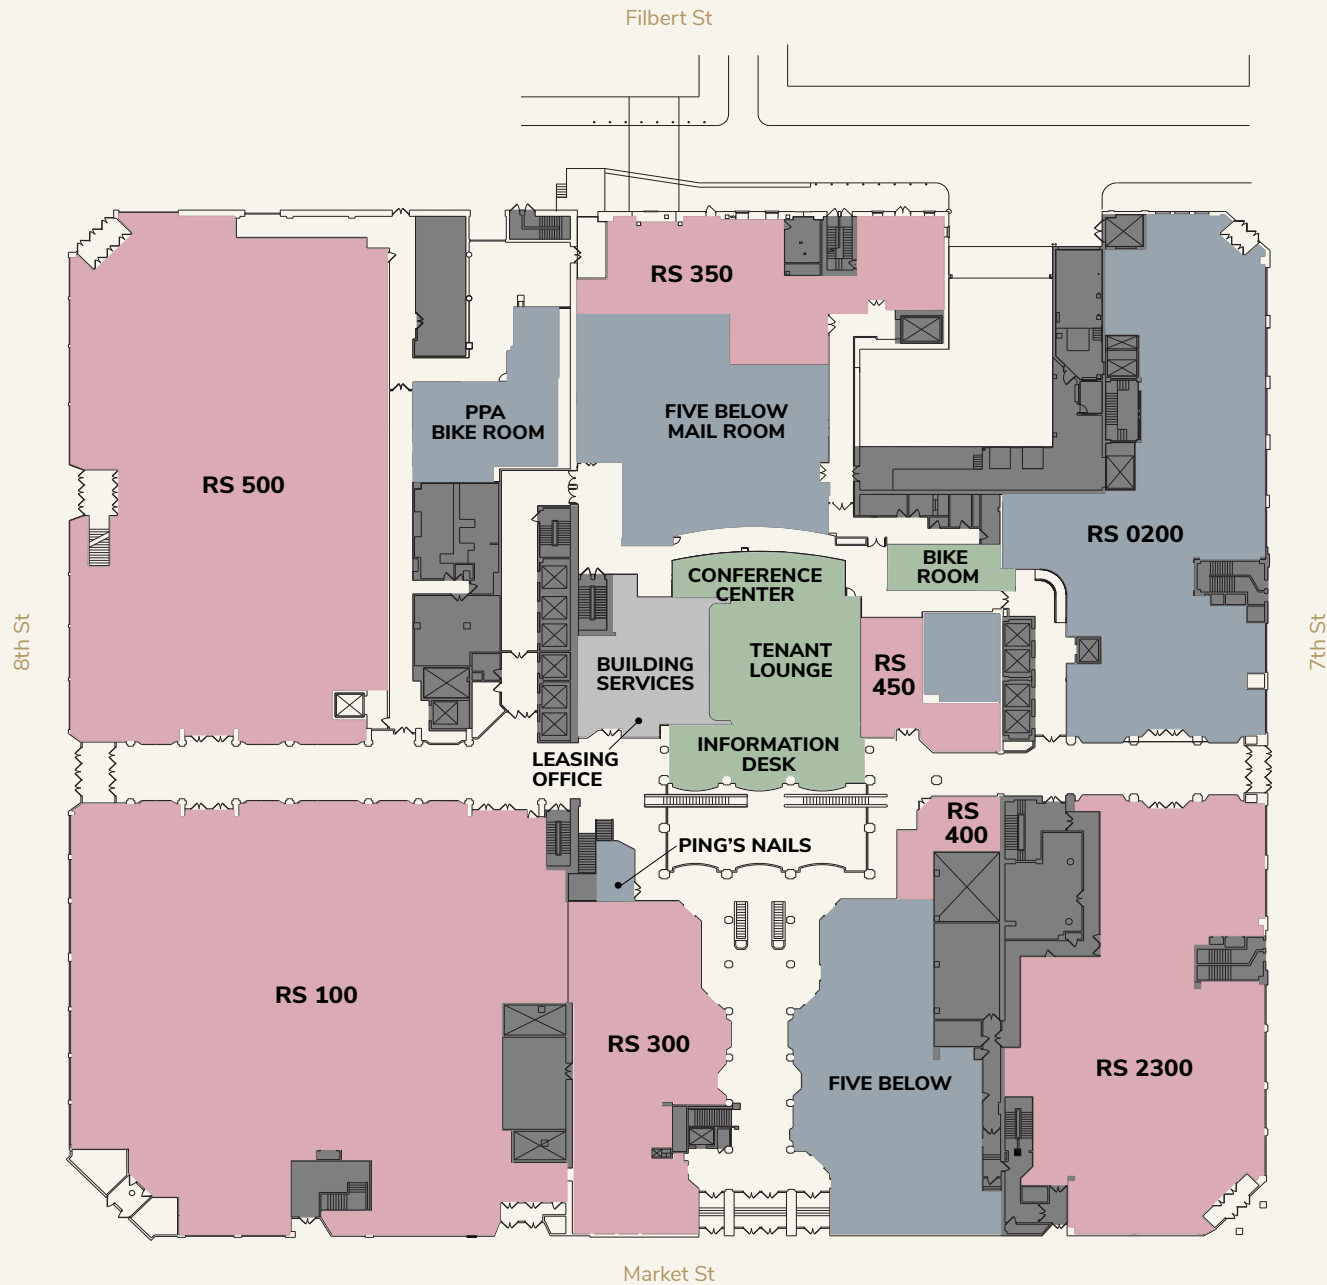

# LEASING DIAGRAM

- AVAILABLE
- OCCUPIED
- AMENITY
- BUILDING CORE

# STREET

# STREET RS 300

- AVAILABLE
- OCCUPIED
- BUILDING CORE

6,000<sup>SF</sup>

THE *Lits Building*