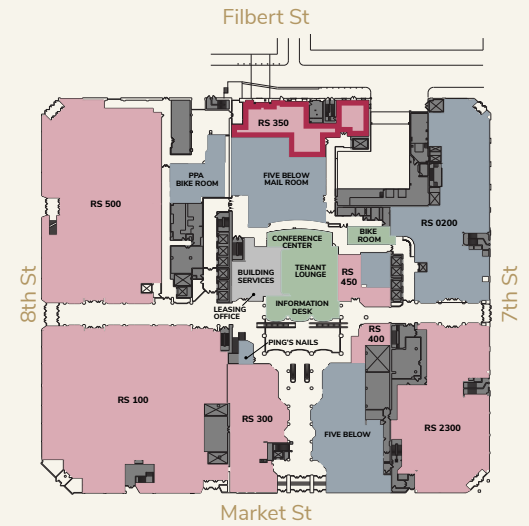

LEASING DIAGRAM

- AVAILABLE
- OCCUPIED
- AMENITY
- BUILDING CORE

STREET

STREET

RS 350

-  AVAILABLE
-  OCCUPIED
-  BUILDING CORE

4,396^{SF}