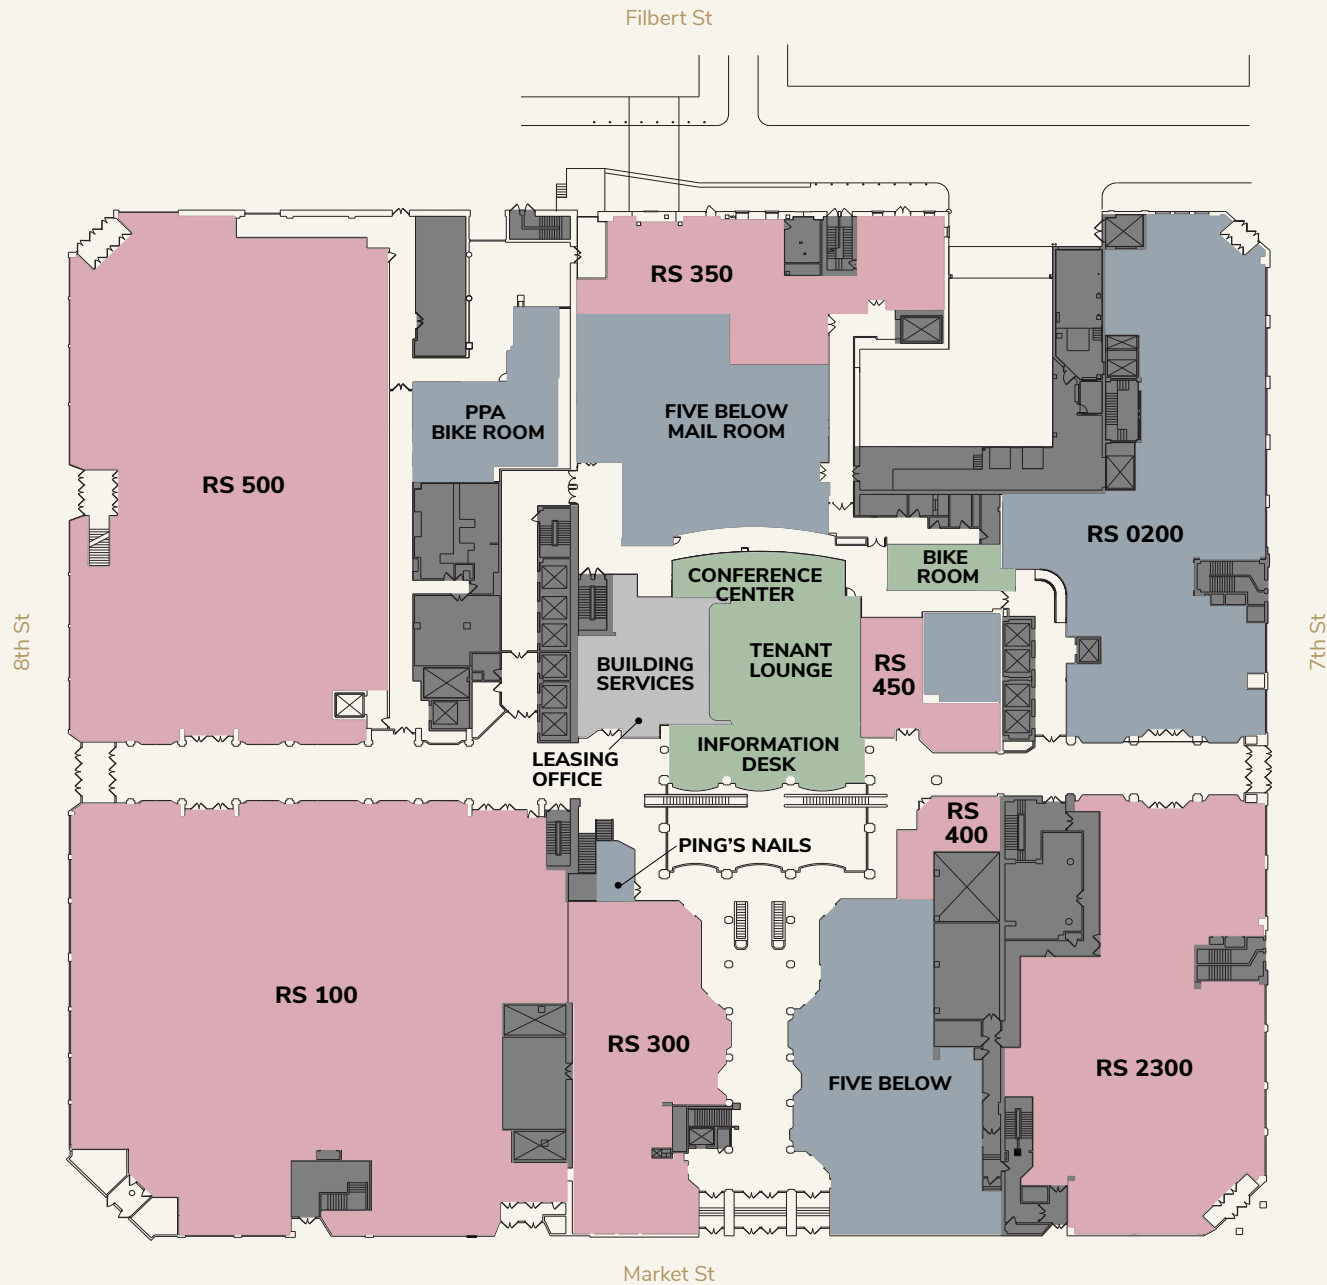

LEASING DIAGRAM

- AVAILABLE
- OCCUPIED
- AMENITY
- BUILDING CORE

STREET

STREET

RS 350

-  AVAILABLE
-  OCCUPIED
-  BUILDING CORE

4,396^{SF}