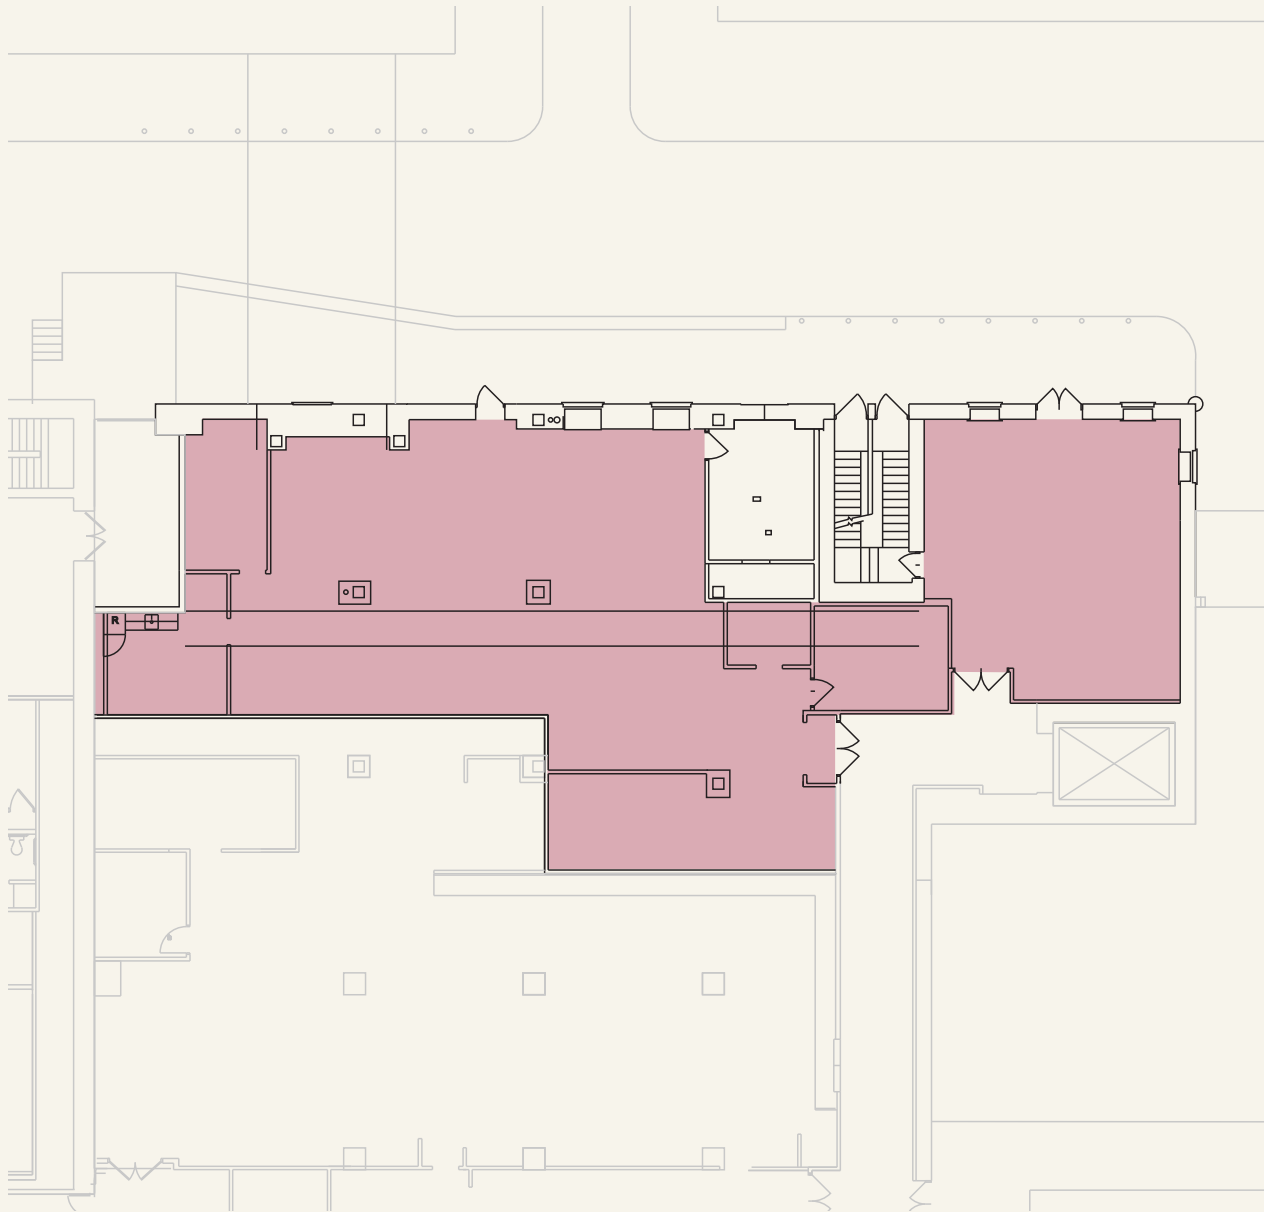

LEASING DIAGRAM

- AVAILABLE
- OCCUPIED
- AMENITY
- BUILDING CORE

STREET

STREET

RS 350

-  AVAILABLE
-  OCCUPIED
-  BUILDING CORE

4,396^{SF}