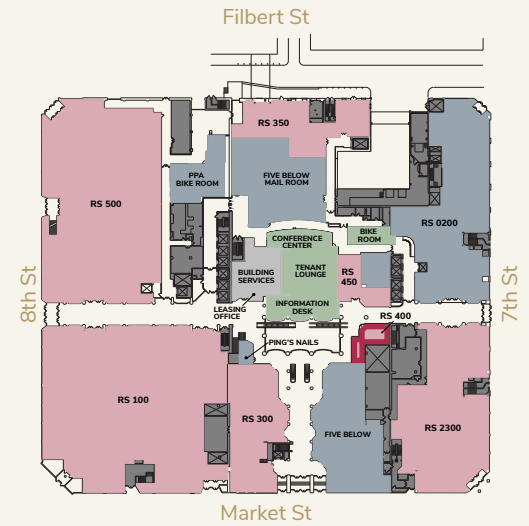

STREET

RS 400

- AVAILABLE
- OCCUPIED
- BUILDING CORE

819^{SF}

THE *Lits Building*