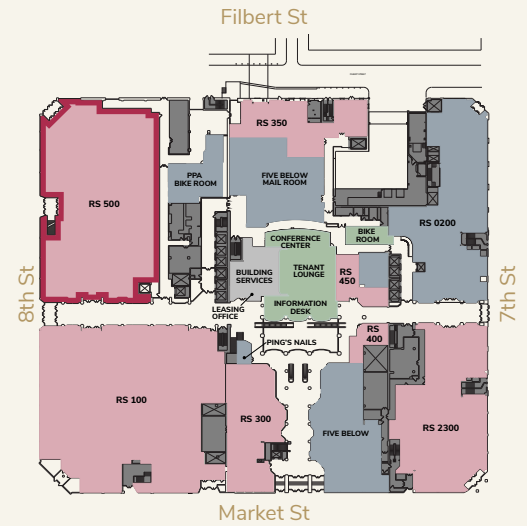

LEASING DIAGRAM

- AVAILABLE
- OCCUPIED
- AMENITY
- BUILDING CORE

STREET

STREET

RS 500

- AVAILABLE
- OCCUPIED
- BUILDING CORE

17,570^{SF}

THE LITS Building