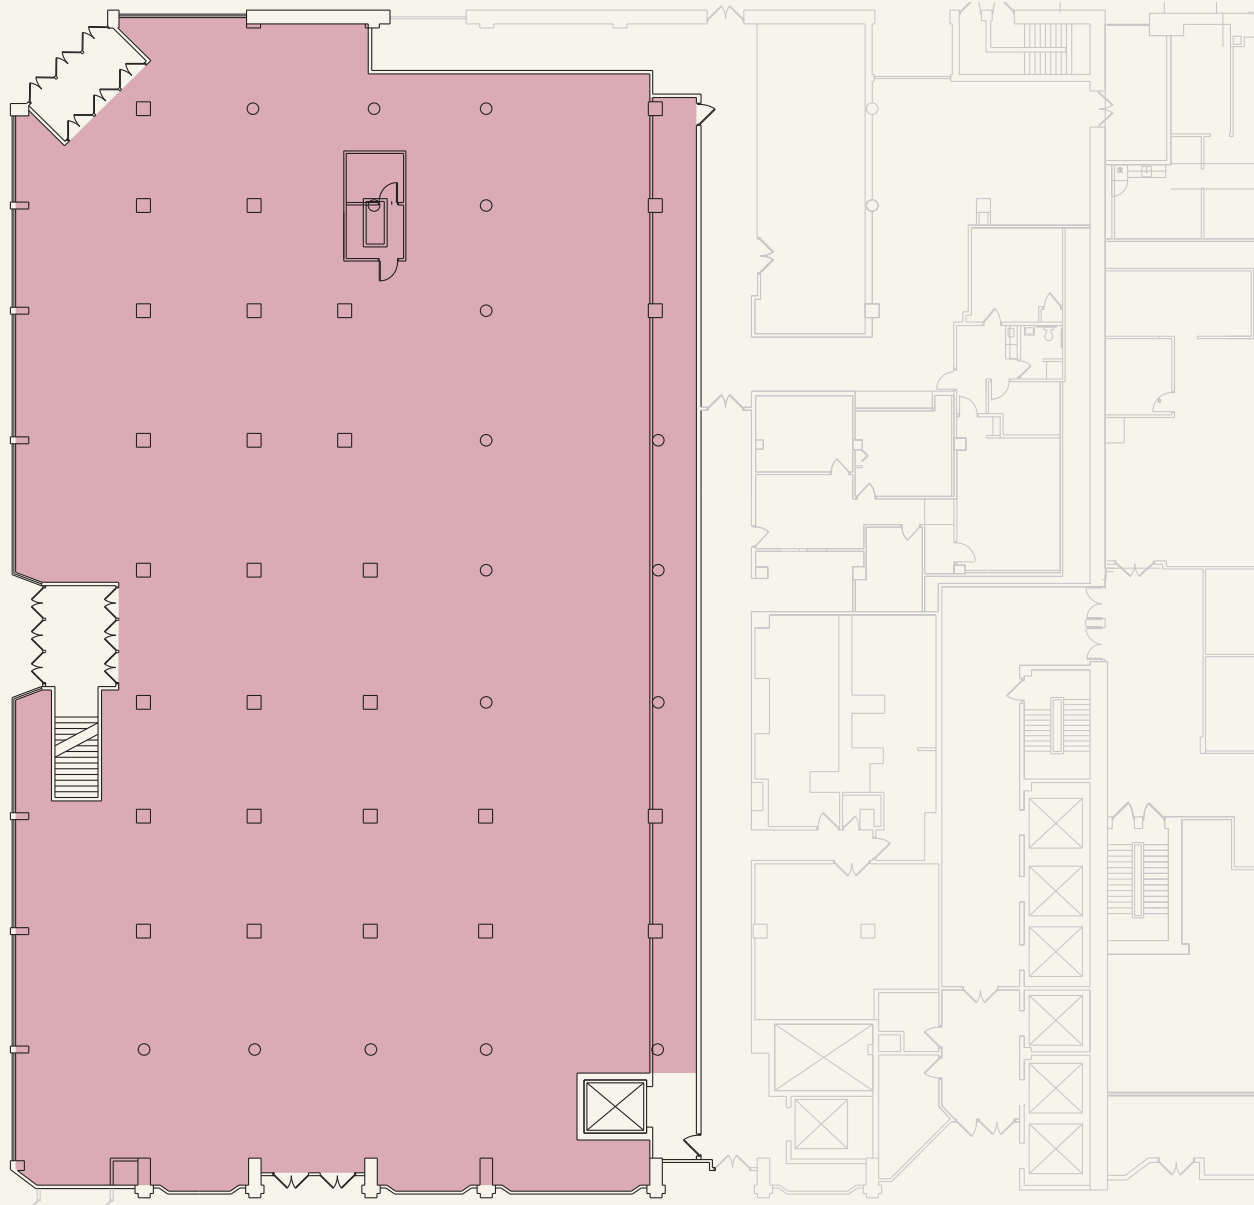

LEASING DIAGRAM

- AVAILABLE
- OCCUPIED
- AMENITY
- BUILDING CORE

STREET

STREET

RS 500

- AVAILABLE
- OCCUPIED
- BUILDING CORE

17,570^{SF}

THE LITS Building