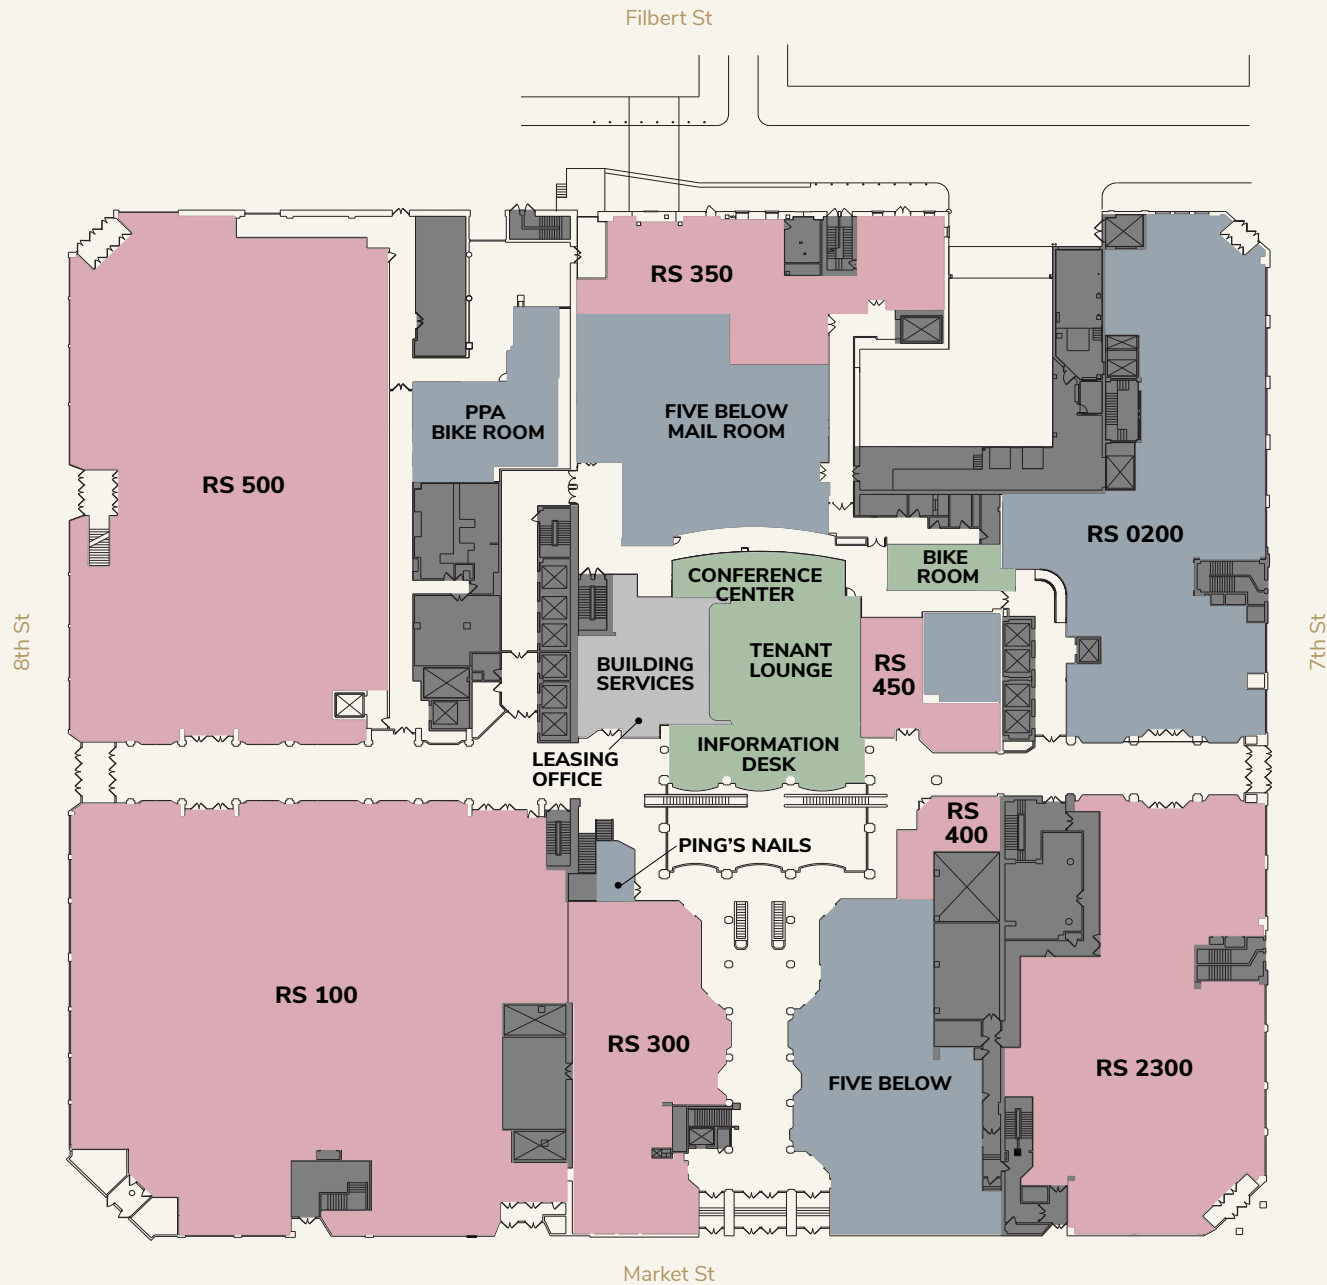

LEASING DIAGRAM

- AVAILABLE
- OCCUPIED
- AMENITY
- BUILDING CORE

STREET

STREET

RS 500

- AVAILABLE
- OCCUPIED
- BUILDING CORE

17,570^{SF}

THE LITS Building