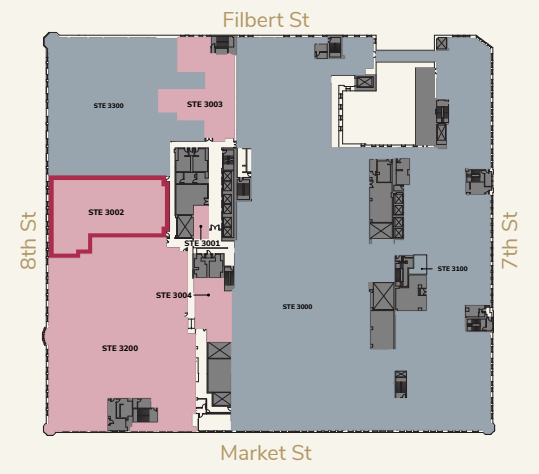

Filbert St

LEASING DIAGRAM

- AVAILABLE
- OCCUPIED
- AMENITY

LEVEL 3

LEVEL 3

STE 3002

-  AVAILABLE
-  OCCUPIED
-  BUILDING CORE

7,738^{SF}