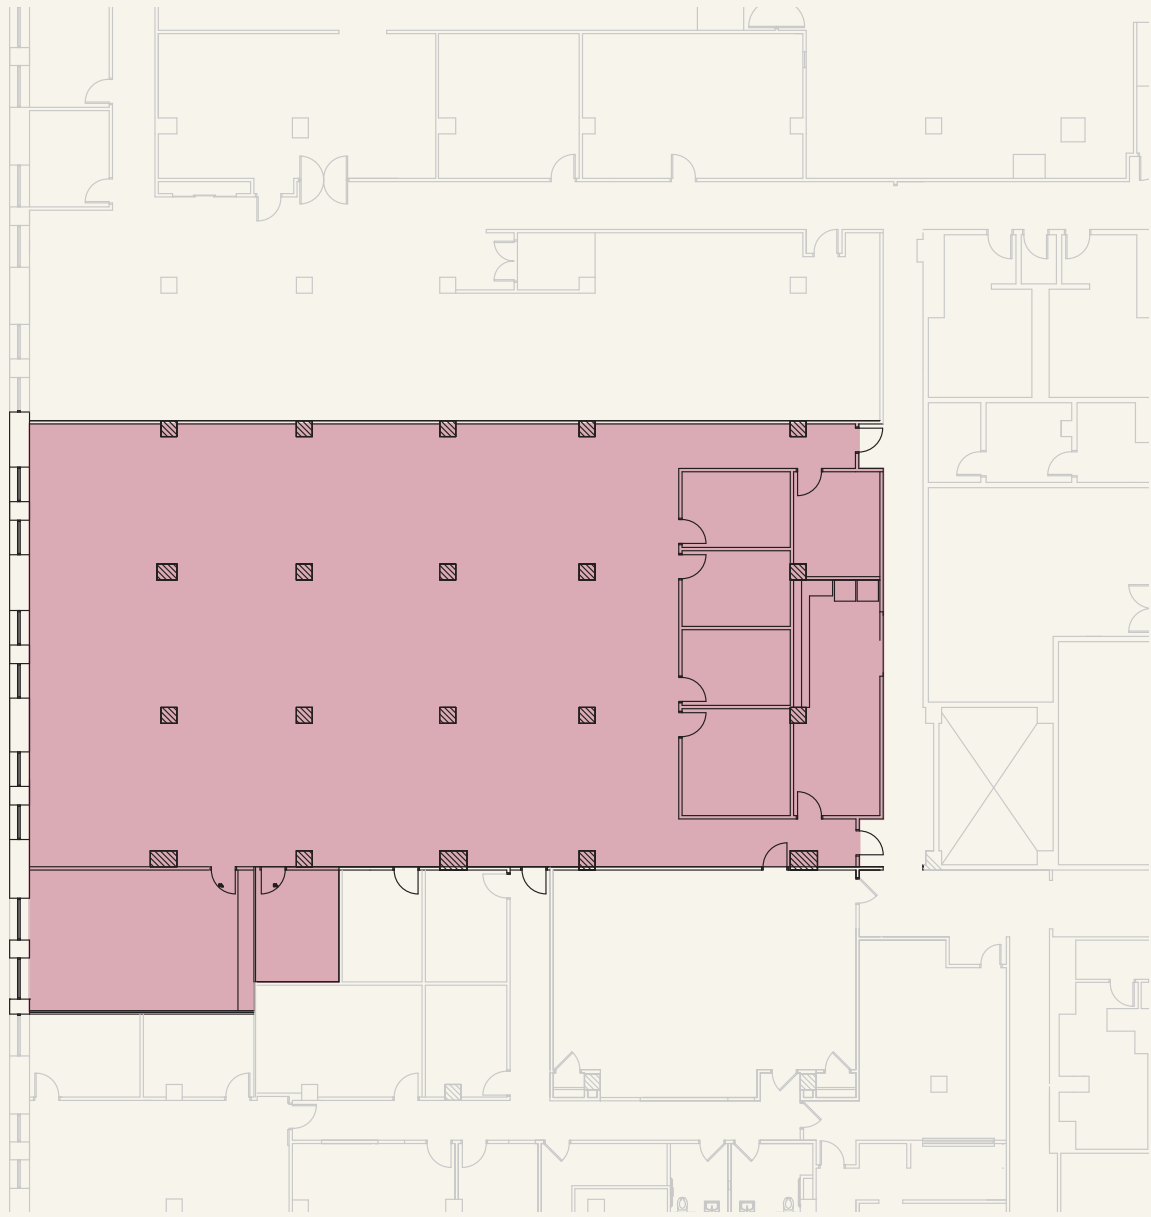

Filbert St

LEASING DIAGRAM

- AVAILABLE
- OCCUPIED
- AMENITY

LEVEL 3

LEVEL 3

STE 3002

-  AVAILABLE
-  OCCUPIED
-  BUILDING CORE

7,738^{SF}