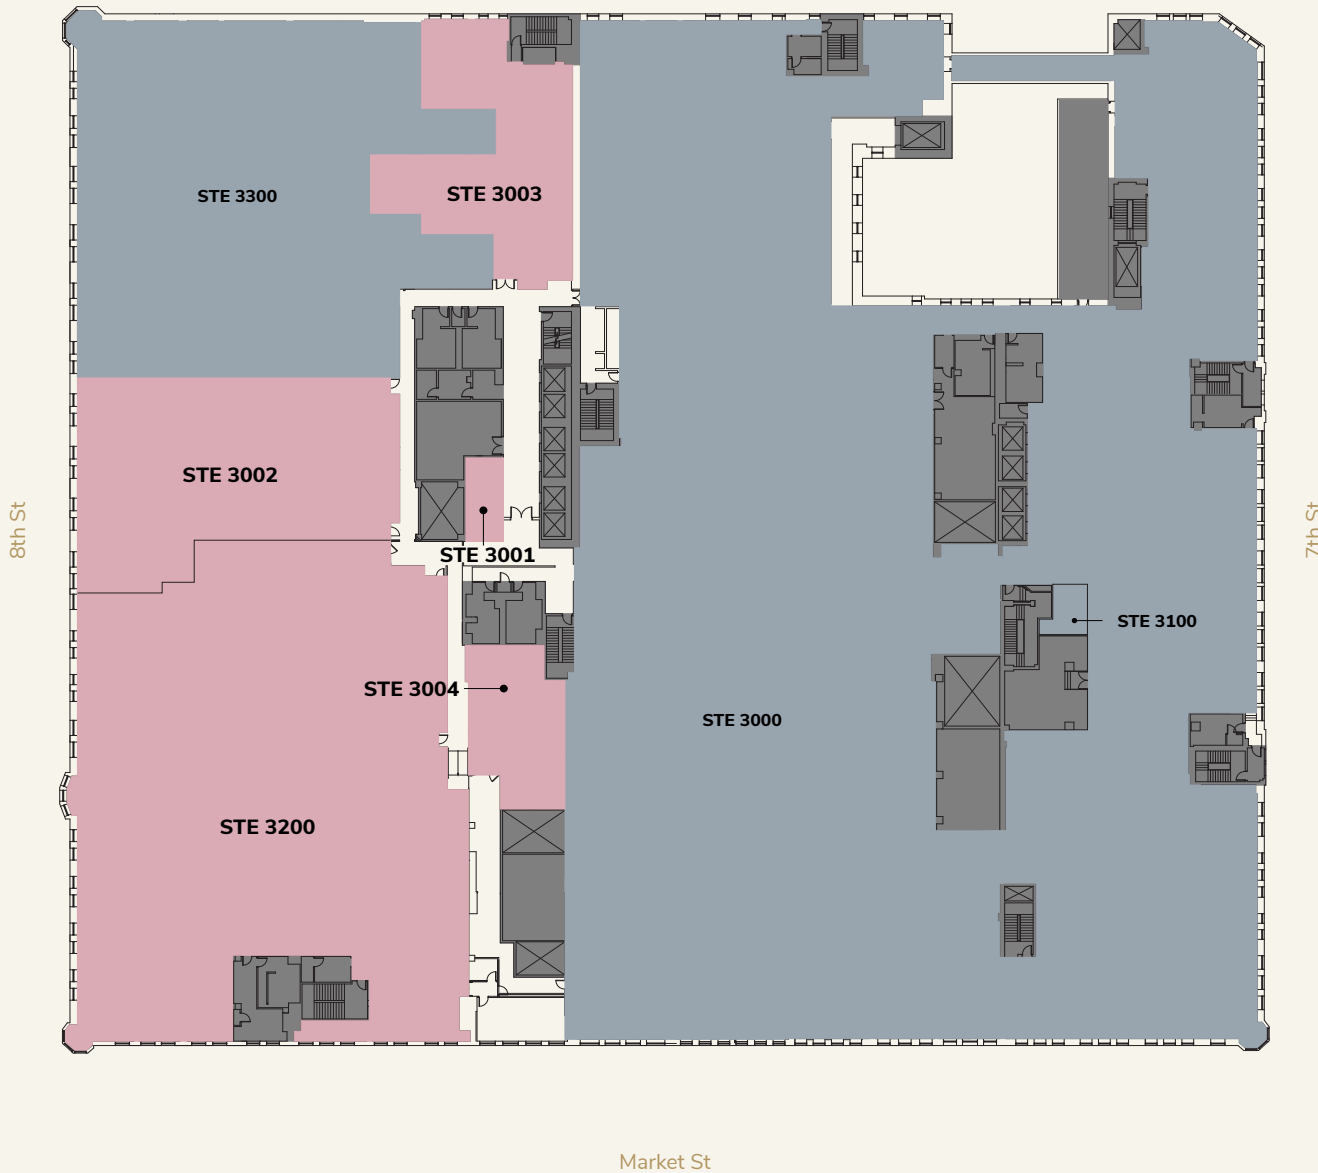

Filbert St

LEASING DIAGRAM

- AVAILABLE
- OCCUPIED
- AMENITY

LEVEL 3

LEVEL 3

STE 3002

-  AVAILABLE
-  OCCUPIED
-  BUILDING CORE

7,738^{SF}