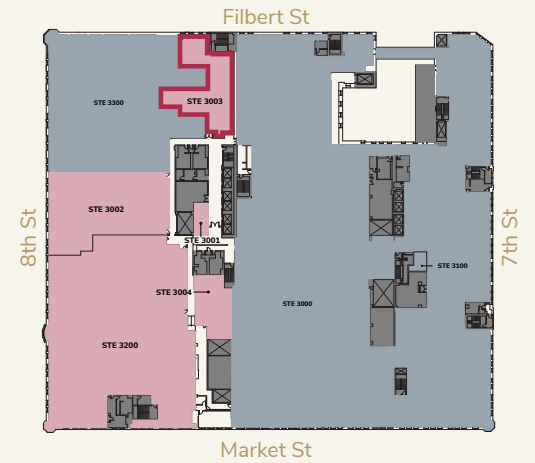

Filbert St

LEASING DIAGRAM

- AVAILABLE
- OCCUPIED
- AMENITY

LEVEL 3

LEVEL 3

STE 3003

-  AVAILABLE
-  OCCUPIED
-  BUILDING CORE

4,431^{SF}