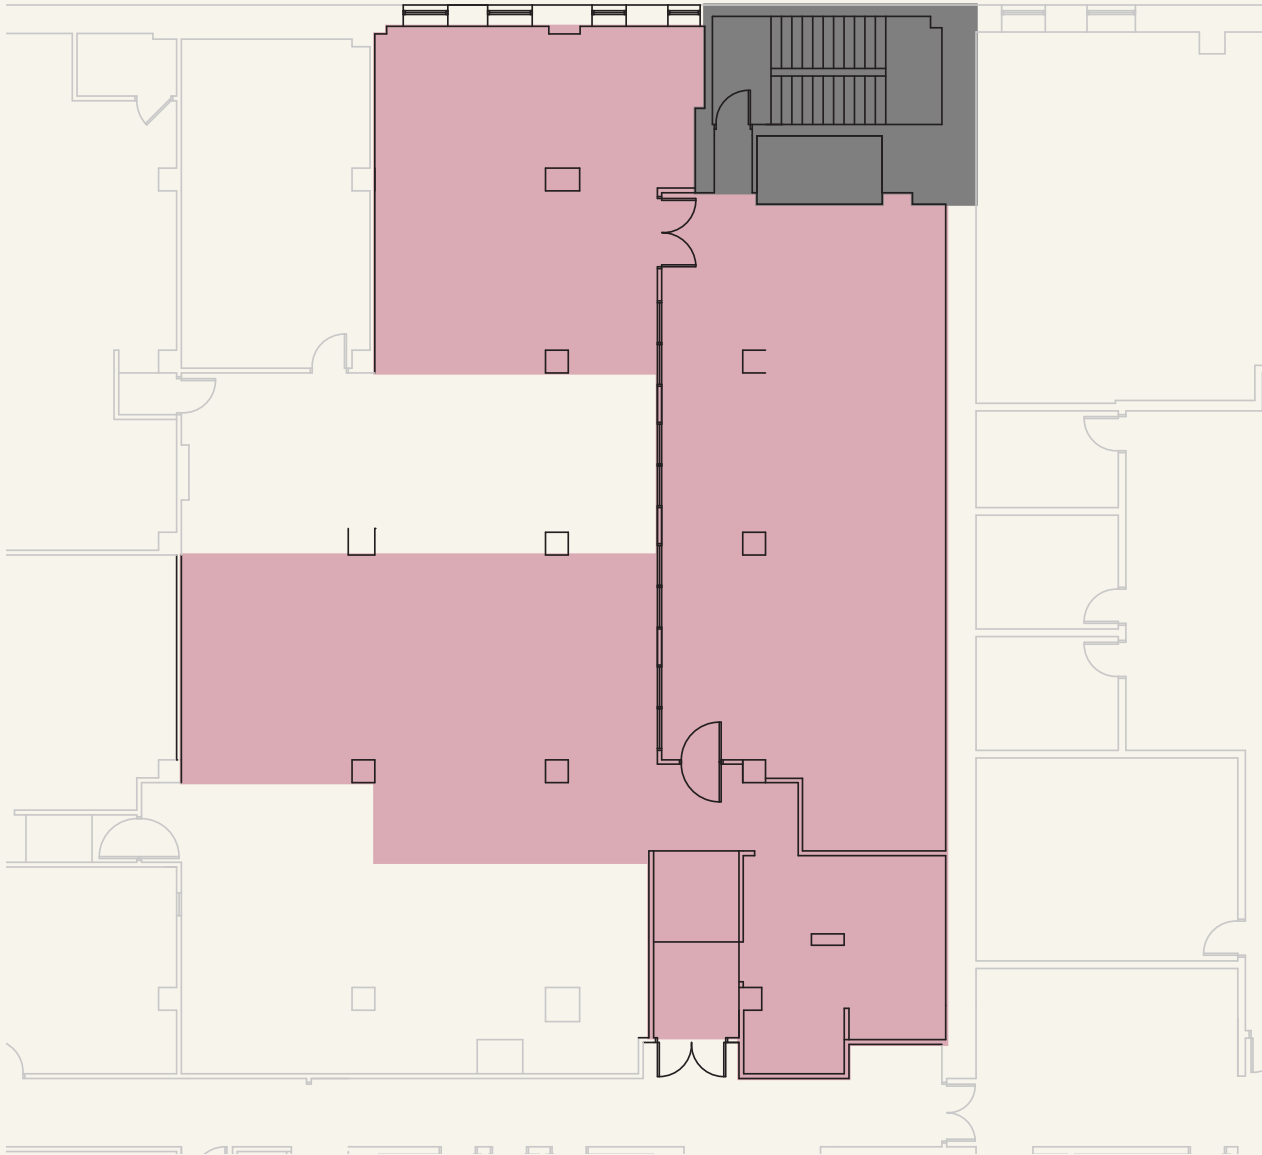

Filbert St

LEASING DIAGRAM

- AVAILABLE
- OCCUPIED
- AMENITY

LEVEL 3

LEVEL 3

STE 3003

-  AVAILABLE
-  OCCUPIED
-  BUILDING CORE

4,431^{SF}