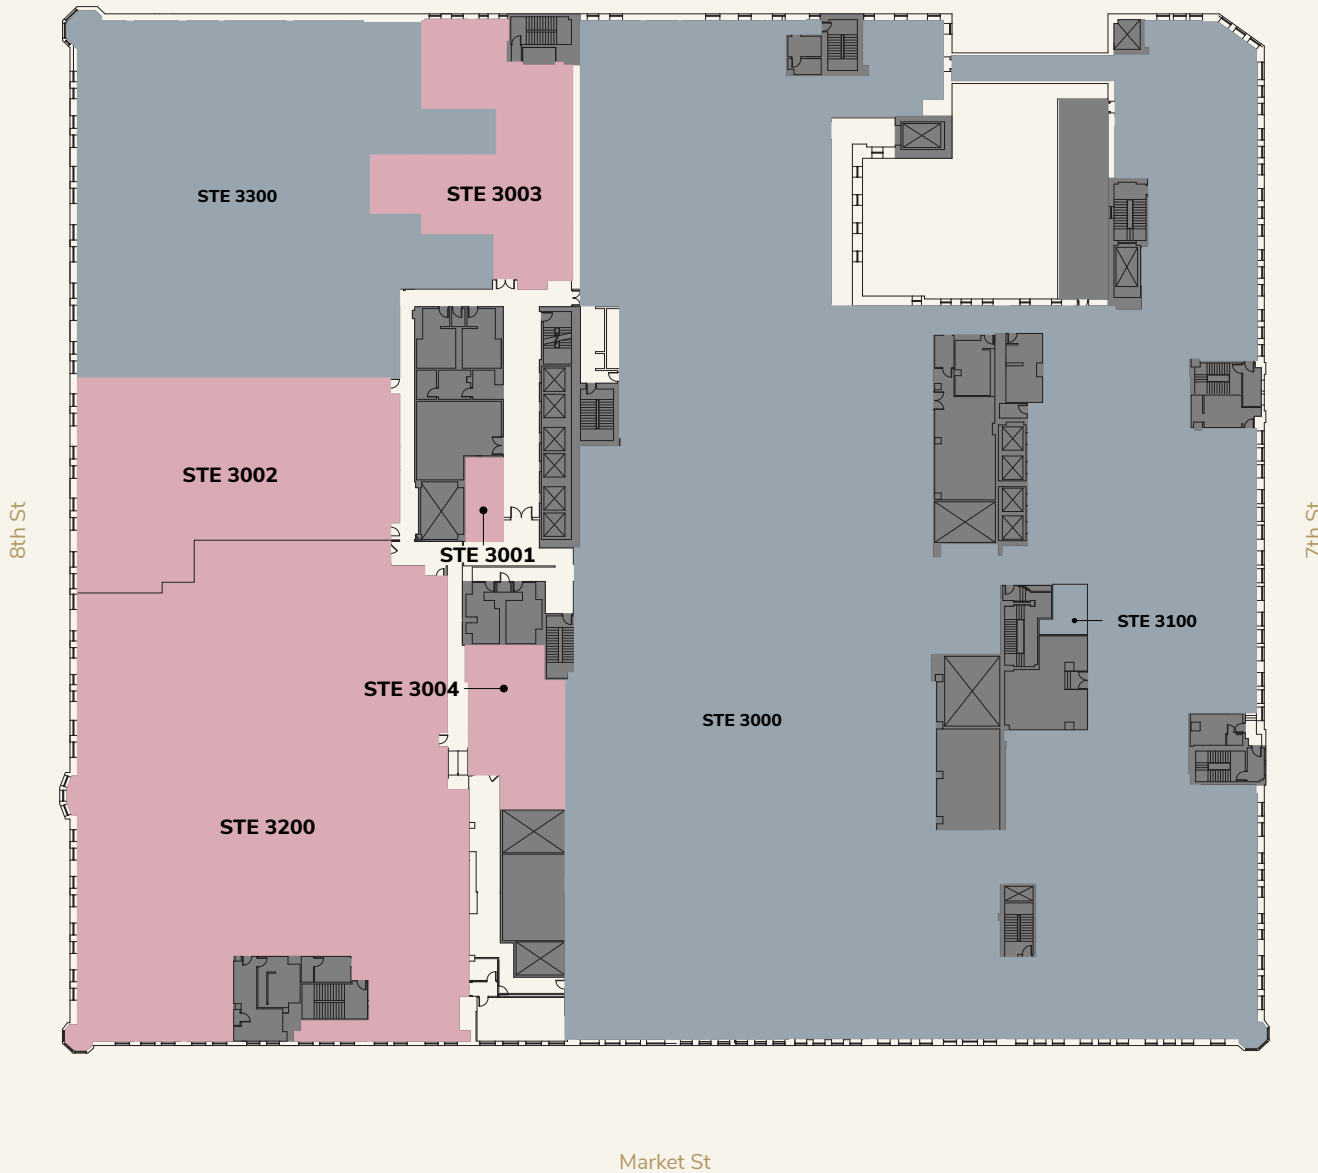

Filbert St

LEASING DIAGRAM

- AVAILABLE
- OCCUPIED
- AMENITY

LEVEL 3

LEVEL 3

STE 3003

-  AVAILABLE
-  OCCUPIED
-  BUILDING CORE

4,431^{SF}