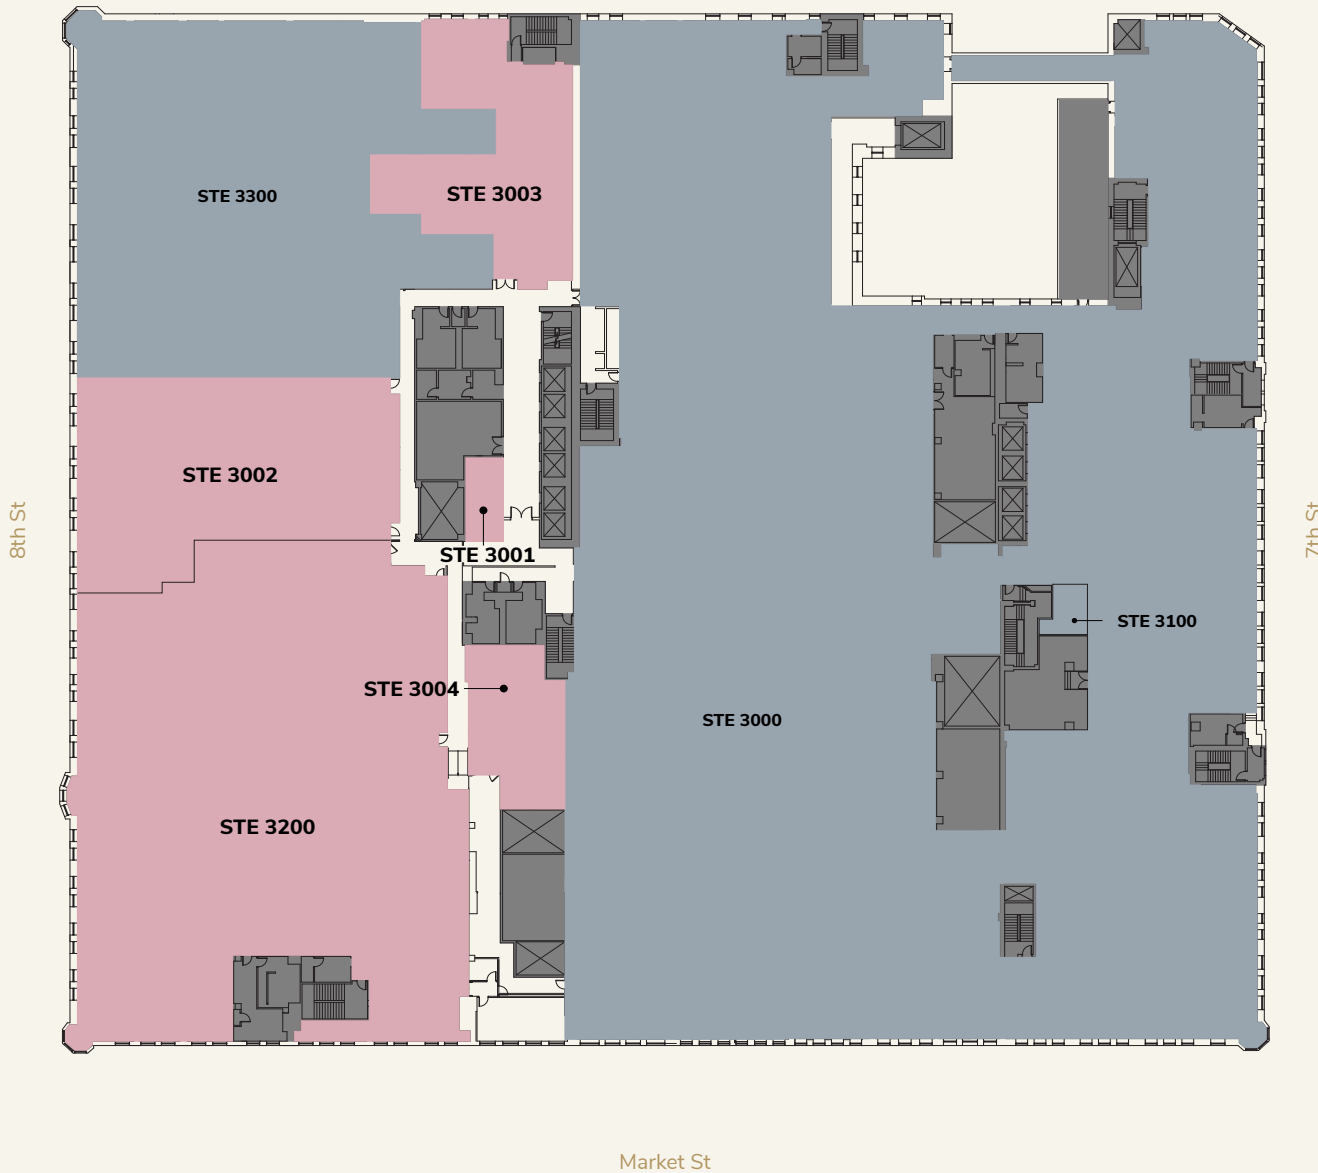

Filbert St

LEASING DIAGRAM

- AVAILABLE
- OCCUPIED
- AMENITY

LEVEL 3

LEVEL 3

STE 3004

- AVAILABLE
- OCCUPIED
- BUILDING CORE

1,830^{SF}