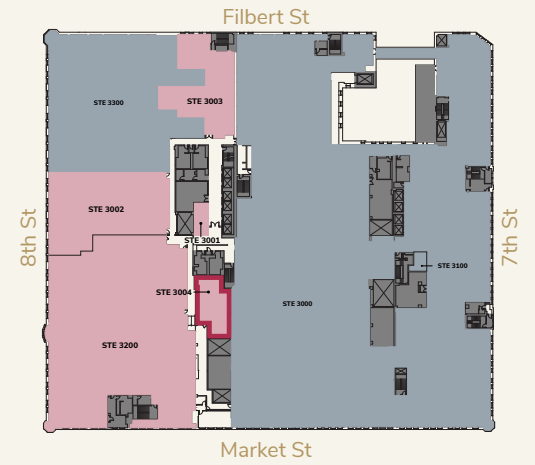

Filbert St

LEASING DIAGRAM

- AVAILABLE
- OCCUPIED
- AMENITY

LEVEL 3

LEVEL 3

STE 3004

- AVAILABLE
- OCCUPIED
- BUILDING CORE

1,830^{SF}