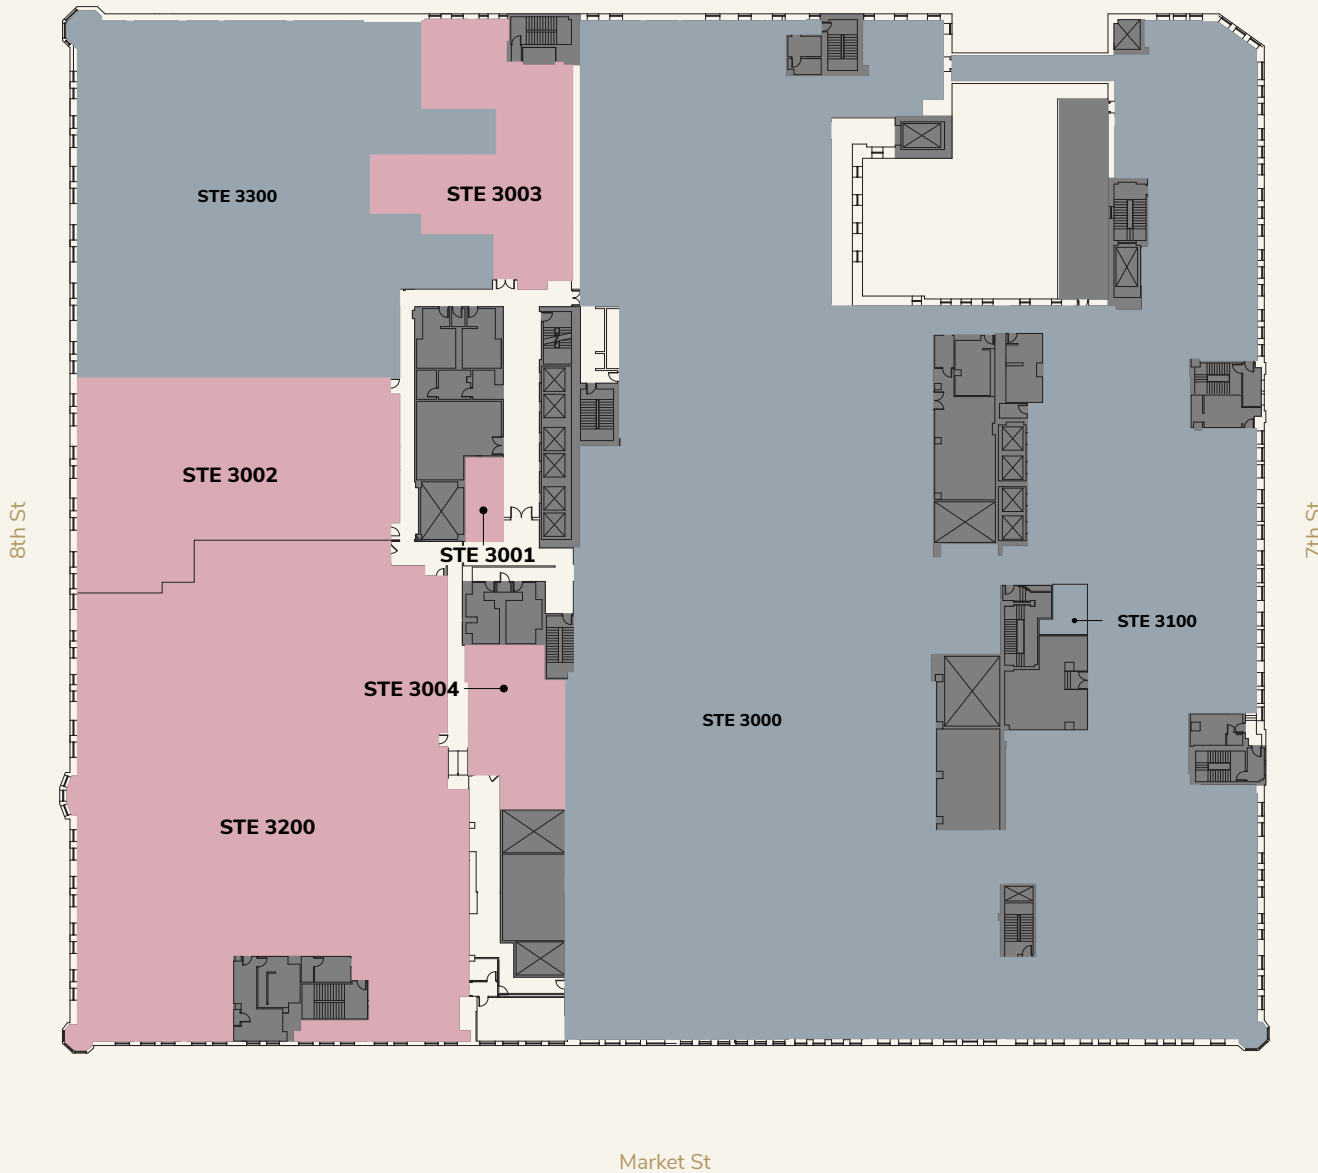

Filbert St

LEASING DIAGRAM

- AVAILABLE
- OCCUPIED
- AMENITY

LEVEL 3

LEVEL 3

STE 3200

-  AVAILABLE
-  OCCUPIED
-  BUILDING CORE

24,528^{SF}