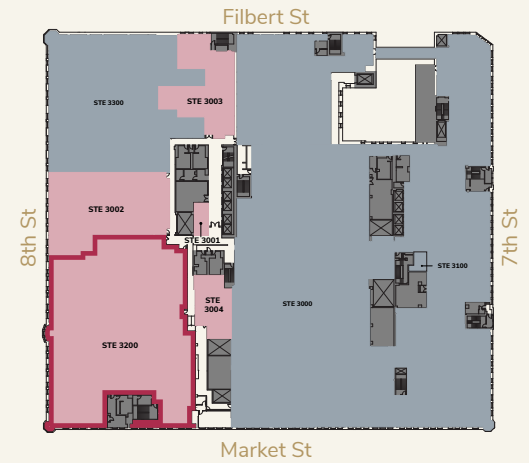

Filbert St

LEASING DIAGRAM

- AVAILABLE
- OCCUPIED
- AMENITY

LEVEL 3

LEVEL 3

STE 3200

-  AVAILABLE
-  OCCUPIED
-  BUILDING CORE

24,528^{SF}