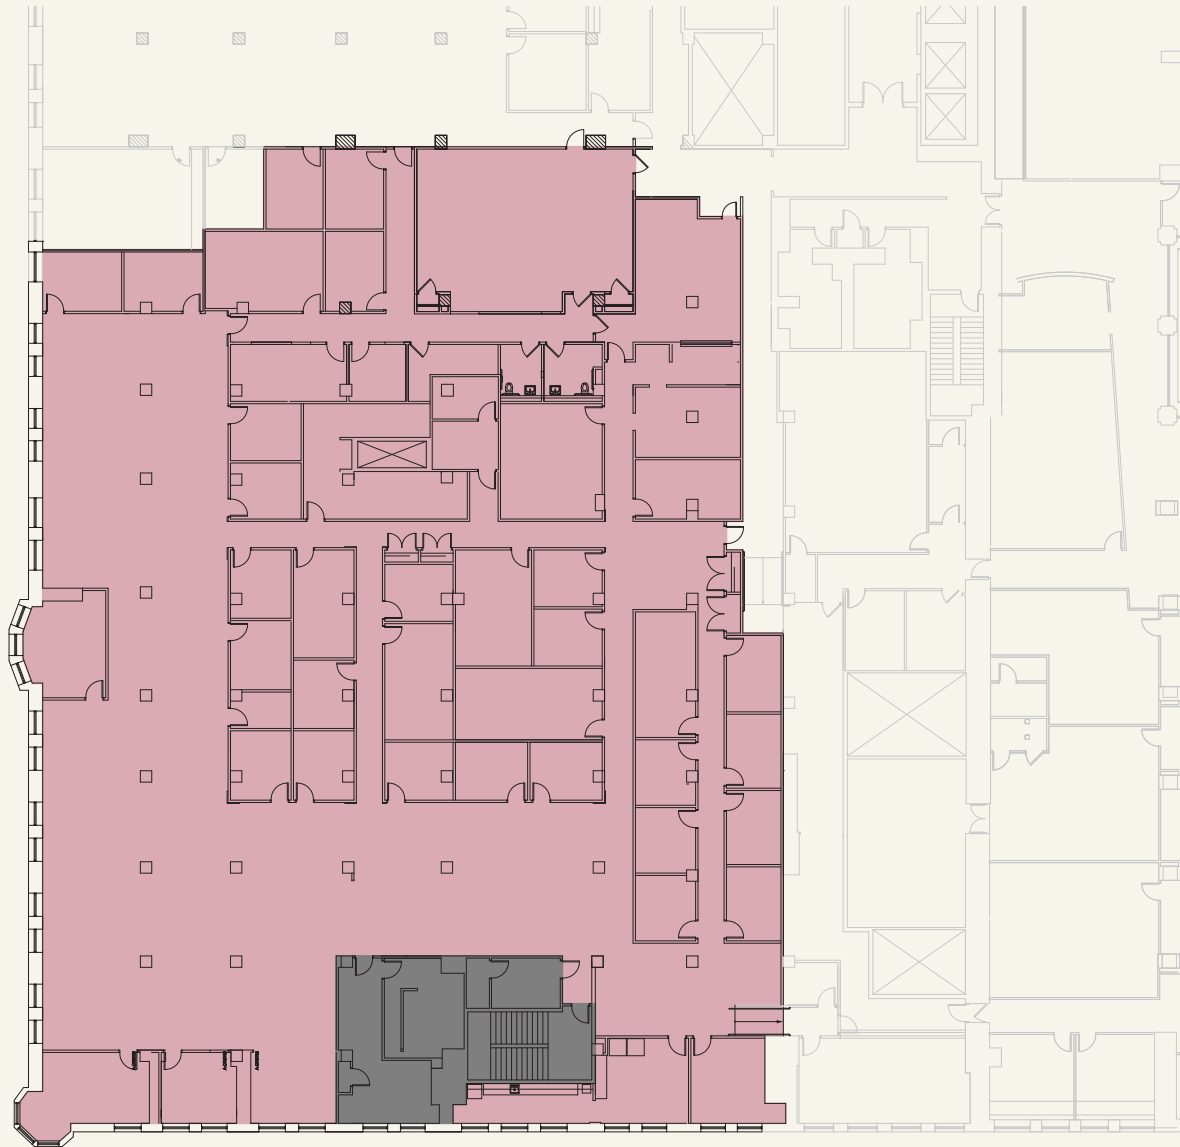

Filbert St

LEASING DIAGRAM

- AVAILABLE
- OCCUPIED
- AMENITY

LEVEL 3

LEVEL 3

STE 3200

-  AVAILABLE
-  OCCUPIED
-  BUILDING CORE

24,528^{SF}