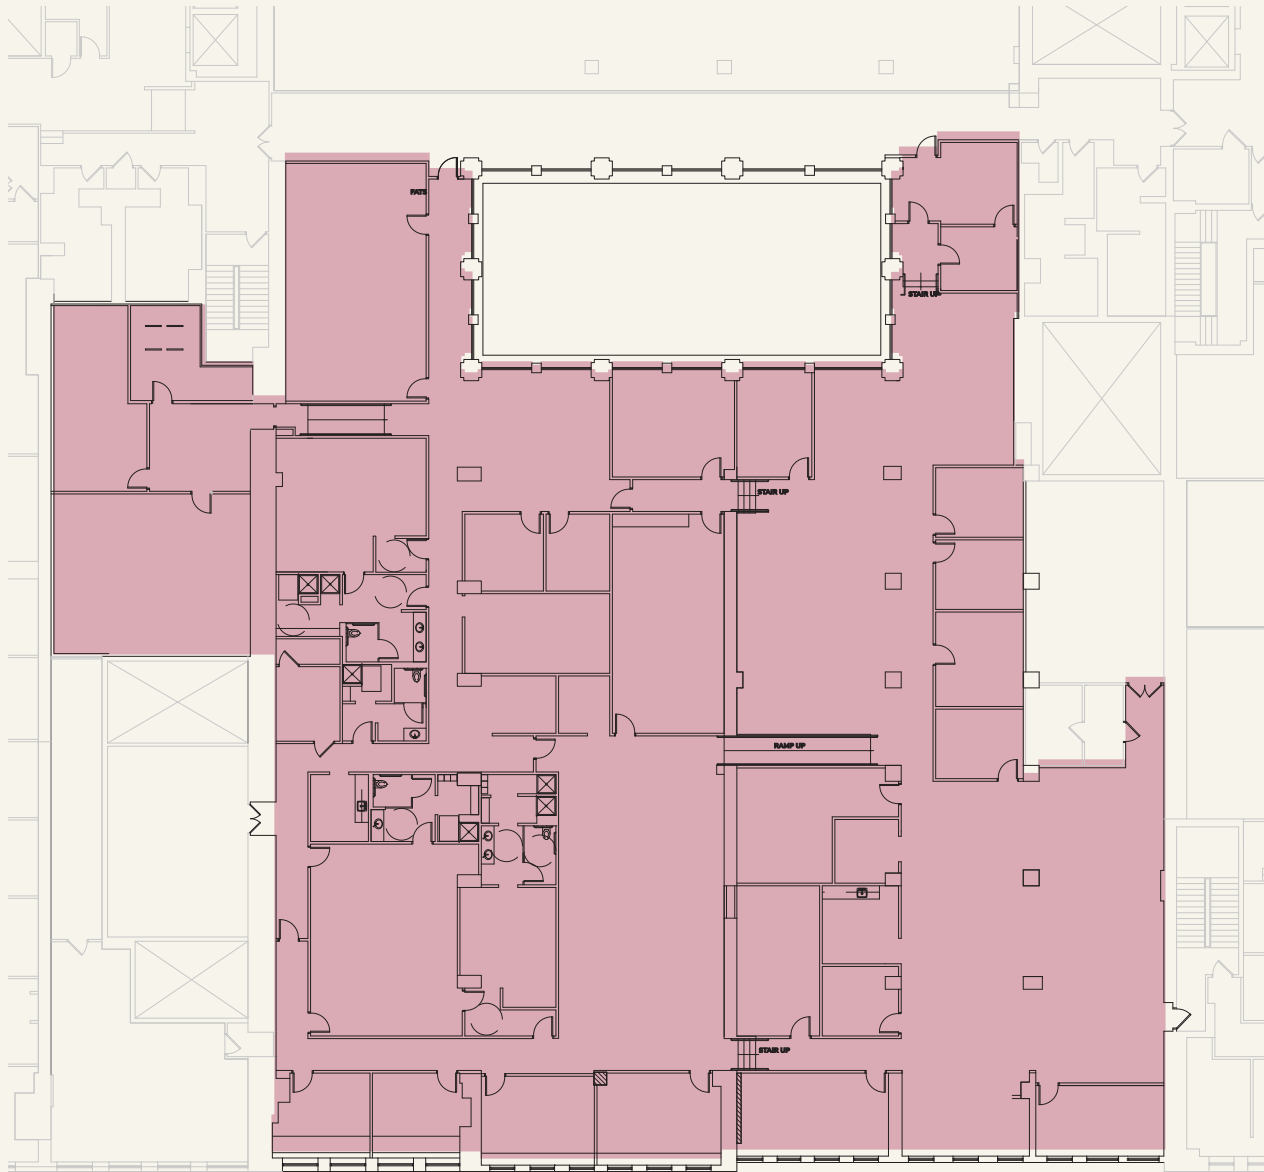

LEASING DIAGRAM

- AVAILABLE
- OCCUPIED
- BUILDING CORE

LEVEL 4

THE *Lits Building*

LEVEL 4

STE 4200

- AVAILABLE
- OCCUPIED
- BUILDING CORE

21,858^{SF}