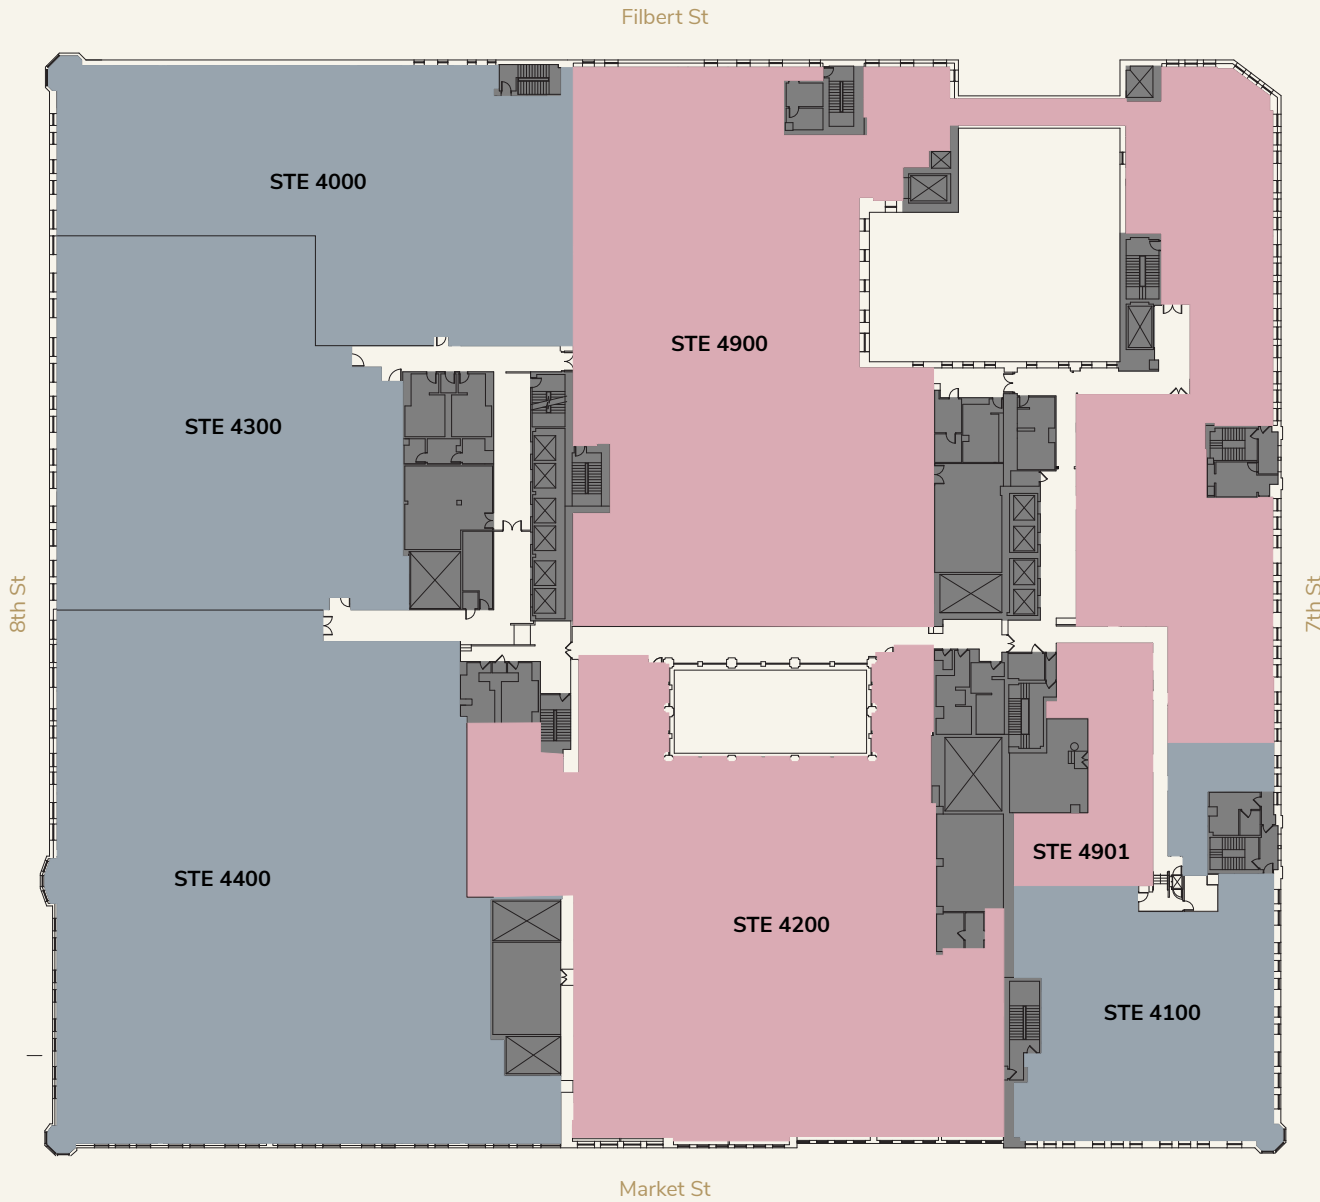

LEASING DIAGRAM

- AVAILABLE
- OCCUPIED
- BUILDING CORE

LEVEL 4

THE *Lits Building*

LEVEL 4

STE 4200

- AVAILABLE
- OCCUPIED
- BUILDING CORE

21,858^{SF}