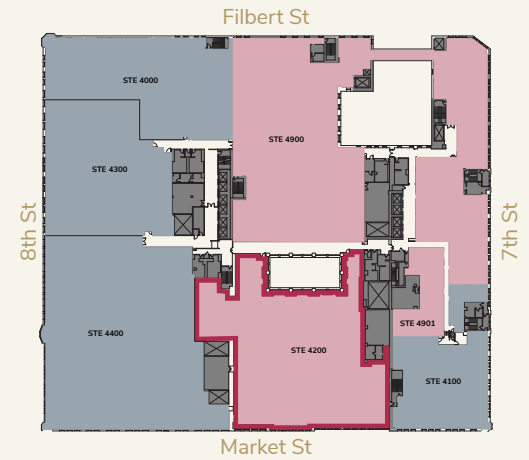

LEASING DIAGRAM

- AVAILABLE
- OCCUPIED
- BUILDING CORE

LEVEL 4

THE *Lits Building*

LEVEL 4

STE 4200

- AVAILABLE
- OCCUPIED
- BUILDING CORE

21,858^{SF}