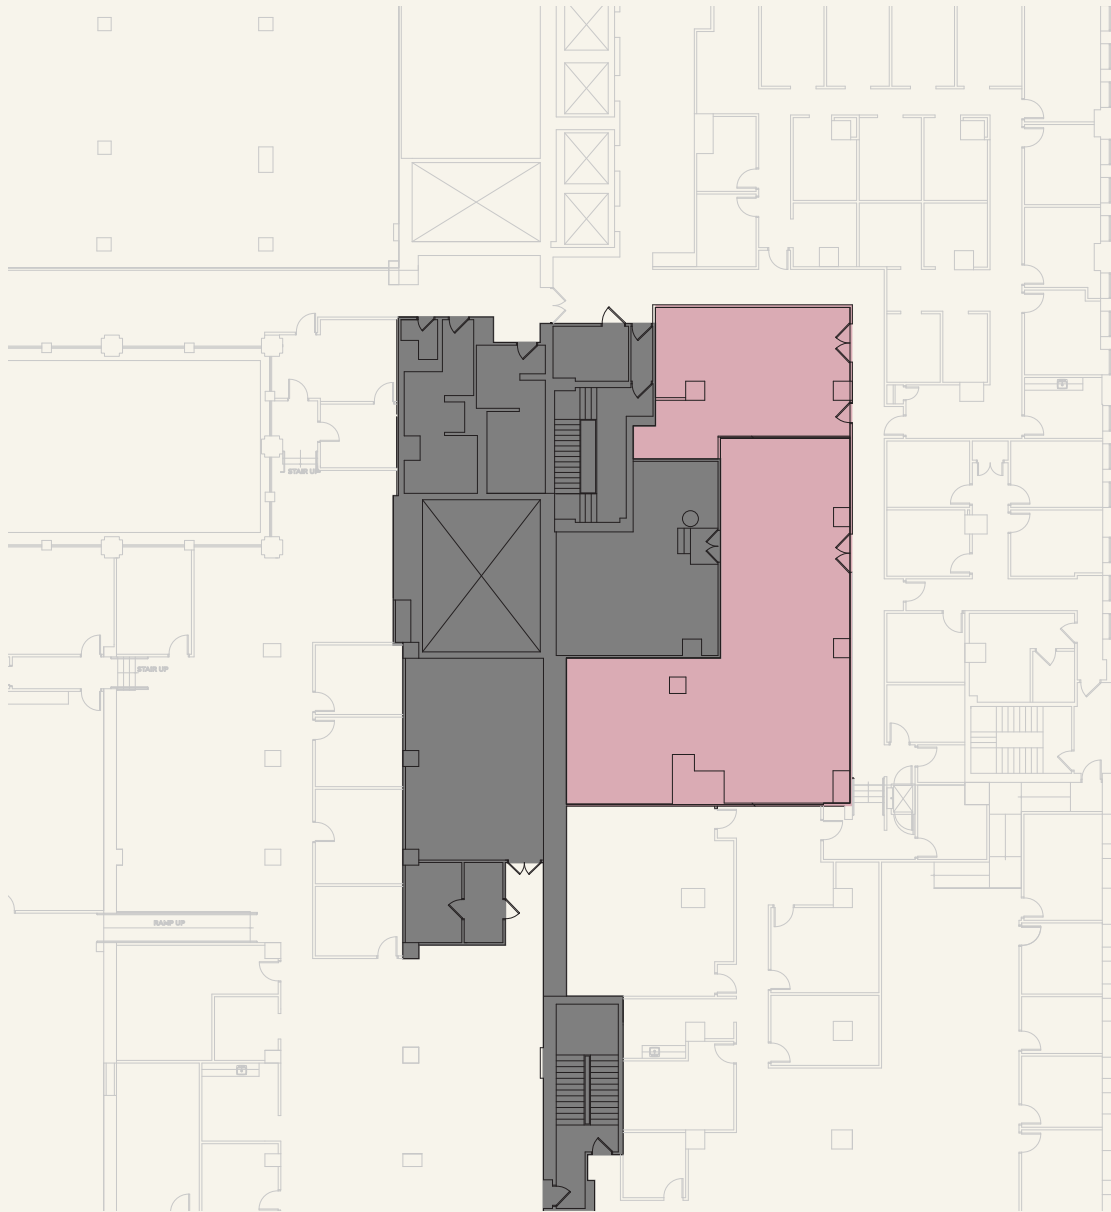

LEASING DIAGRAM

- AVAILABLE
- OCCUPIED
- BUILDING CORE

LEVEL 4

THE *Lits Building*

LEVEL 4

STE 4901

-  AVAILABLE
-  OCCUPIED
-  BUILDING CORE

2,872^{SF}