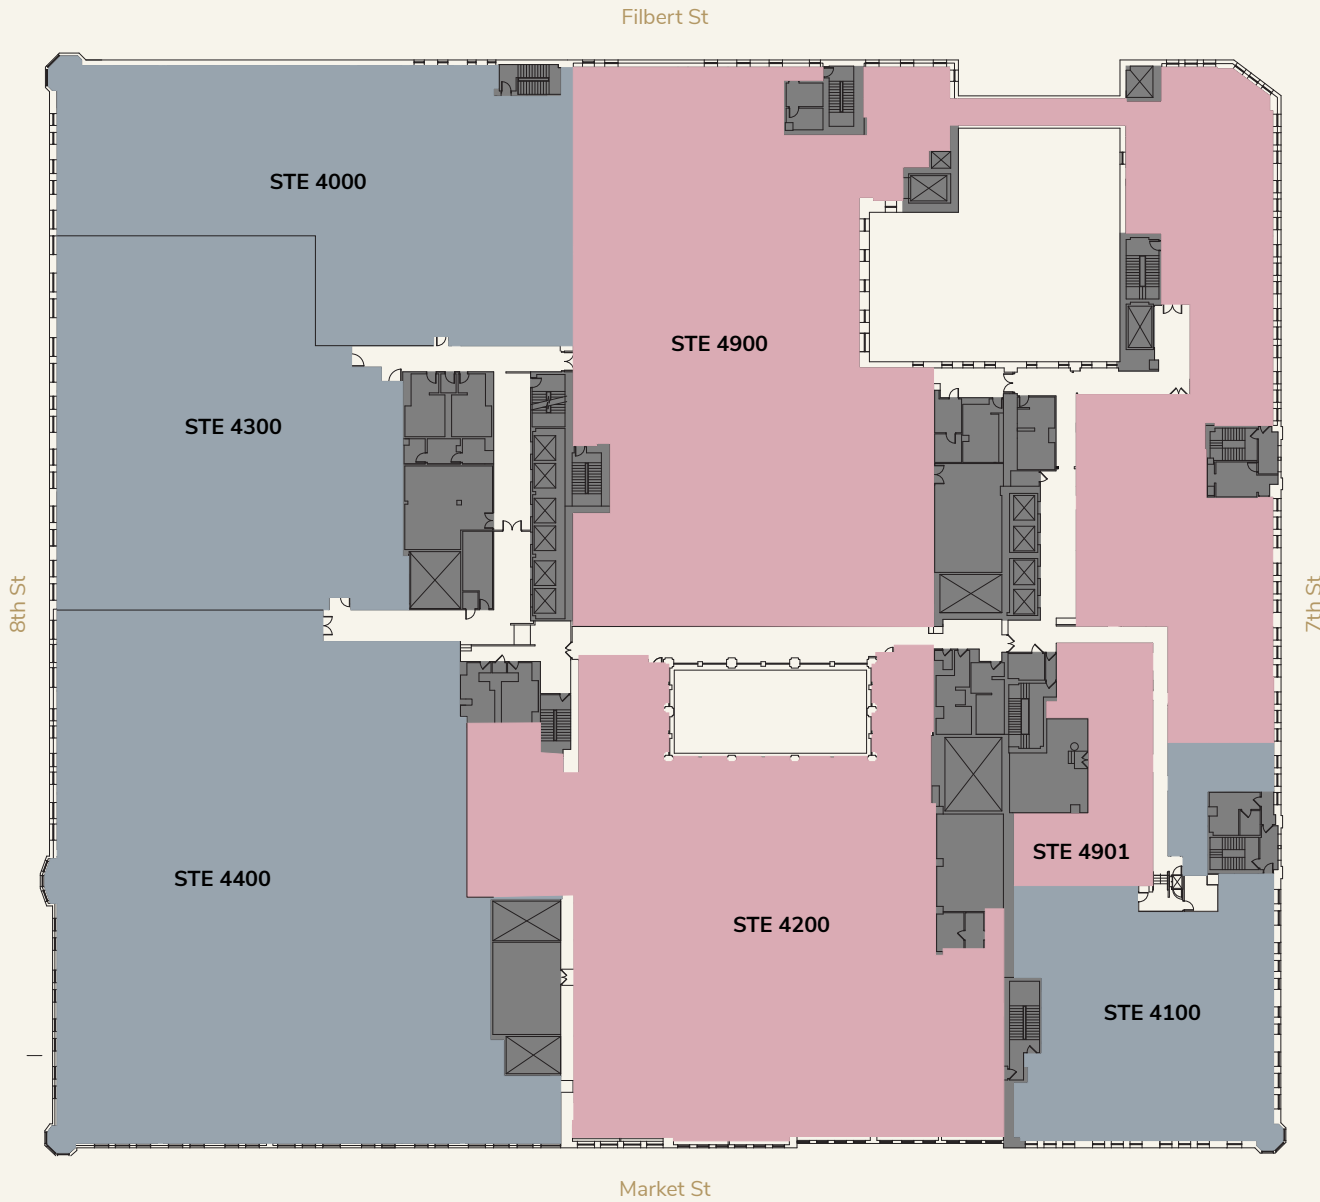

LEASING DIAGRAM

- AVAILABLE
- OCCUPIED
- BUILDING CORE

LEVEL 4

THE *Lits Building*

LEVEL 4

STE 4901

-  AVAILABLE
-  OCCUPIED
-  BUILDING CORE

2,872^{SF}