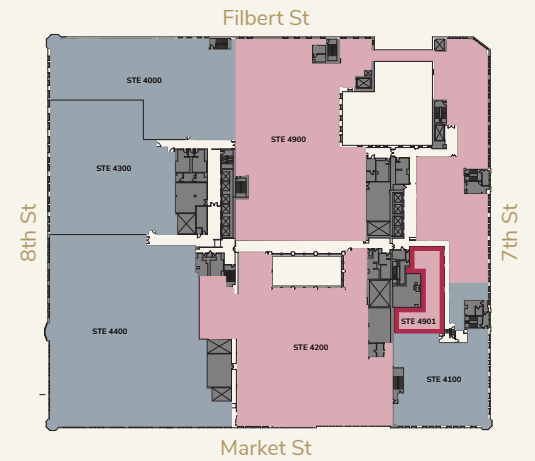

LEASING DIAGRAM

- AVAILABLE
- OCCUPIED
- BUILDING CORE

LEVEL 4

THE *Lits Building*

LEVEL 4

STE 4901

-  AVAILABLE
-  OCCUPIED
-  BUILDING CORE

2,872^{SF}